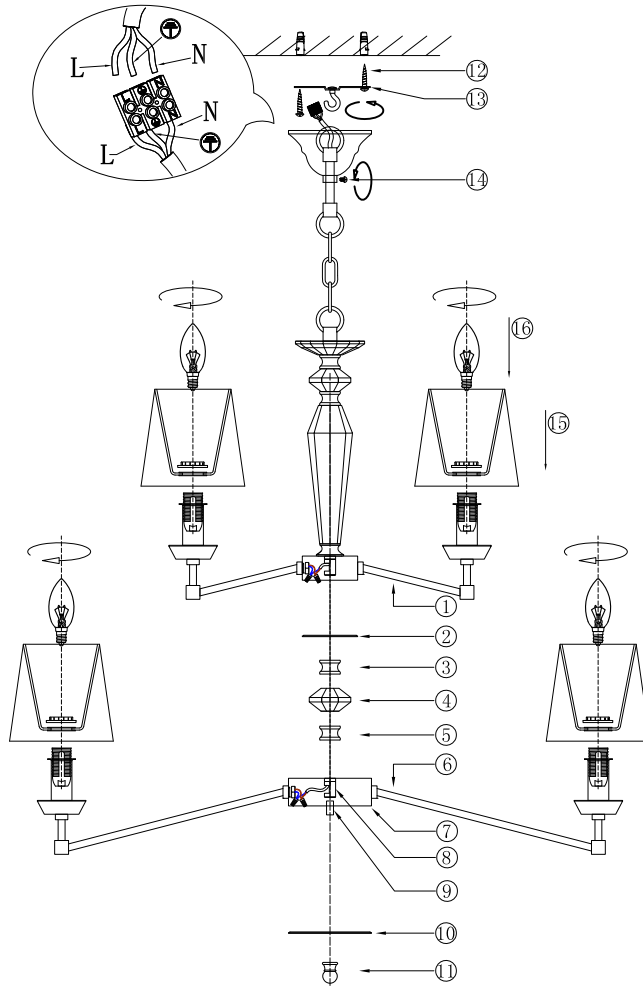

Instruction

MOD064PL-15N

15 x E14 (40W)

Model: MOD064PL-15N
Collection: Neoclassic
Series: Beira

Ceiling Lamps