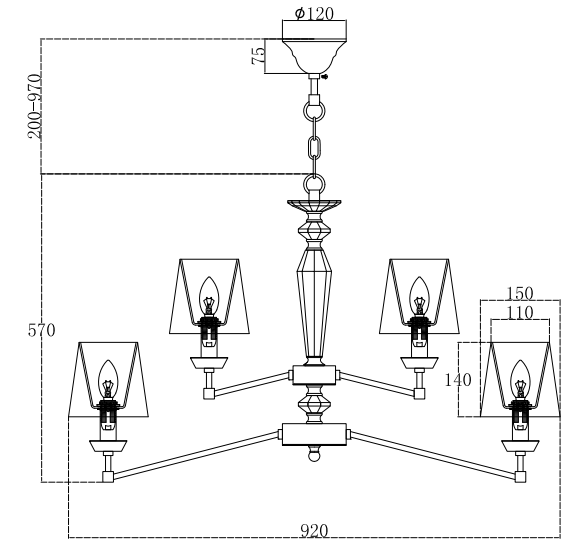

Instruction

MOD064PL-15N

15 x E14 (40W)

Model: MOD064PL-15N
Collection: Neoclassic
Series: Beira

Ceiling Lamps