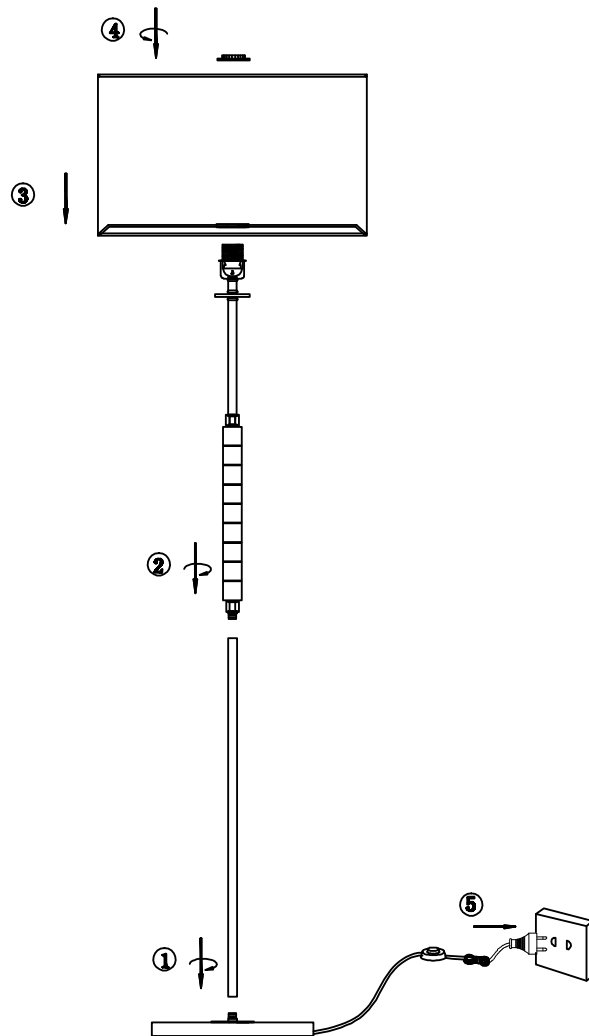

Instruction

MOD066FL-01CH

1 x E27 (60W)

Recommended to use with LED bulbs

Model: MOD066FL-01CH
Collection: Modern
Series: New Series 066

Floor Lamps