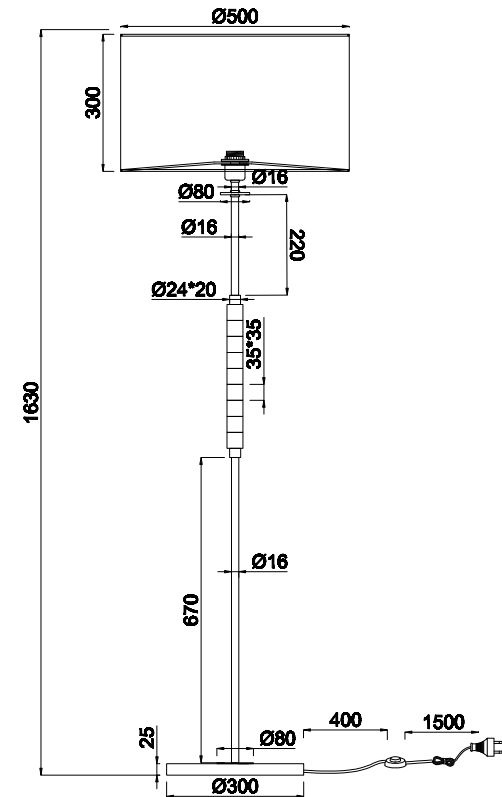

Instruction

MOD066FL-01CH

1 x E27 (60W)

Recommended to use with LED bulbs

Model: MOD066FL-01CH
Collection: Modern
Series: New Series 066

Floor Lamps