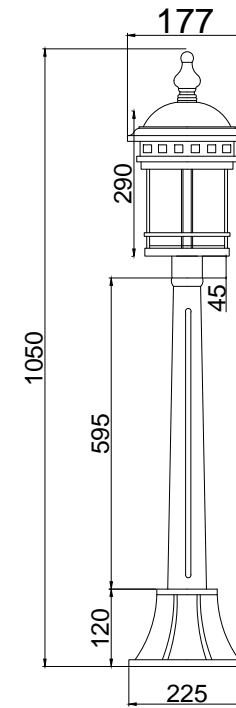

Instruction

O031FL-01BR

1 x E27 (60W)

Model: O031FL-01BR
Collection: Outdoor
Series: New Series 031

Floor Lamps