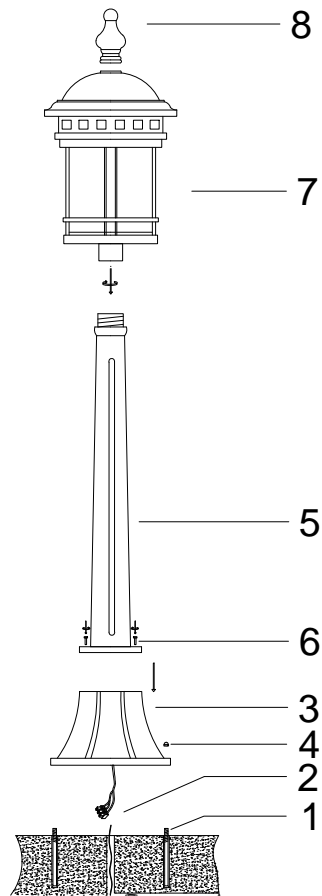

Instruction

O031FL-01BR

1 x E27 (60W)

Model: O031FL-01BR
Collection: Outdoor
Series: New Series 031

Floor Lamps