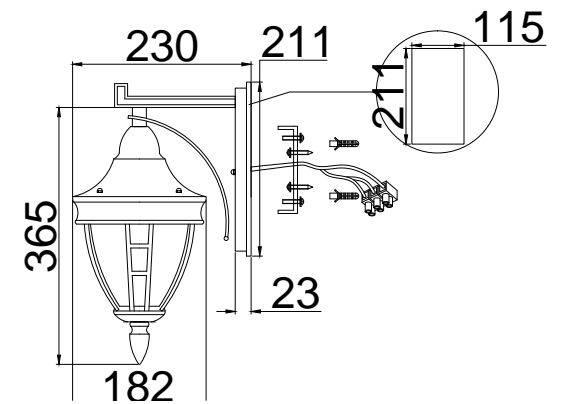

Instruction

O027WL-01B

1 x E27 (60W)

Model: O027WL-01B
Collection: Outdoor
Series: New Series 026

Wall Lamps