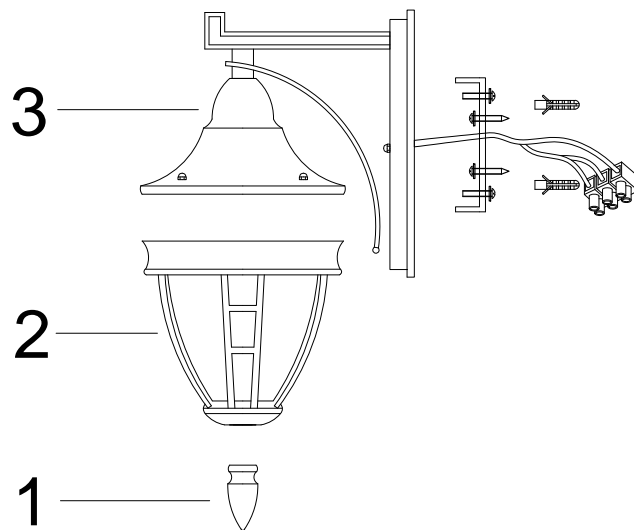

Instruction

O027WL-01B

1 x E27 (60W)

Model: O027WL-01B
Collection: Outdoor
Series: New Series 026

Wall Lamps