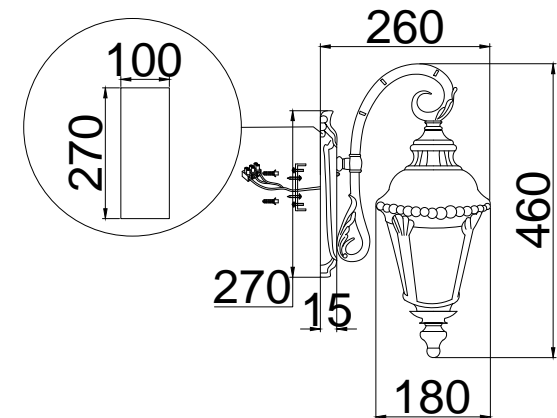

Instruction

O029WL-01BZ

1 x E27 (60W)

Model: O029WL-01BZ
Collection: Outdoor
Series: New Series 028

Wall Lamps