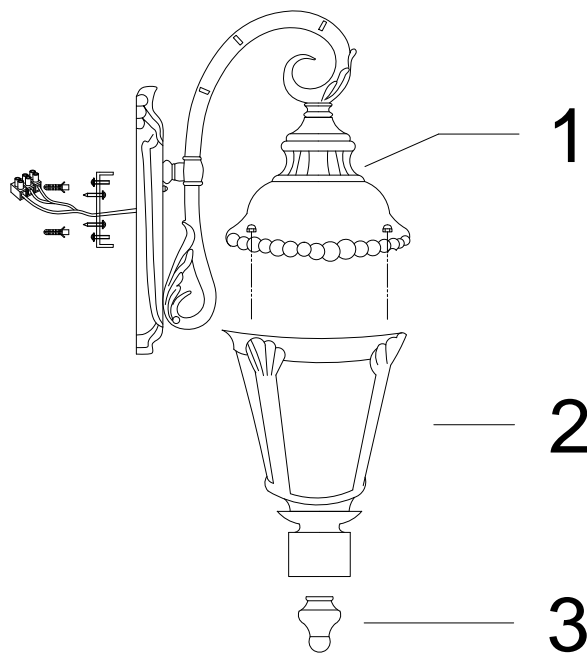

Instruction

O029WL-01BZ

1 x E27 (60W)

Model: O029WL-01BZ
Collection: Outdoor
Series: New Series 028

Wall Lamps