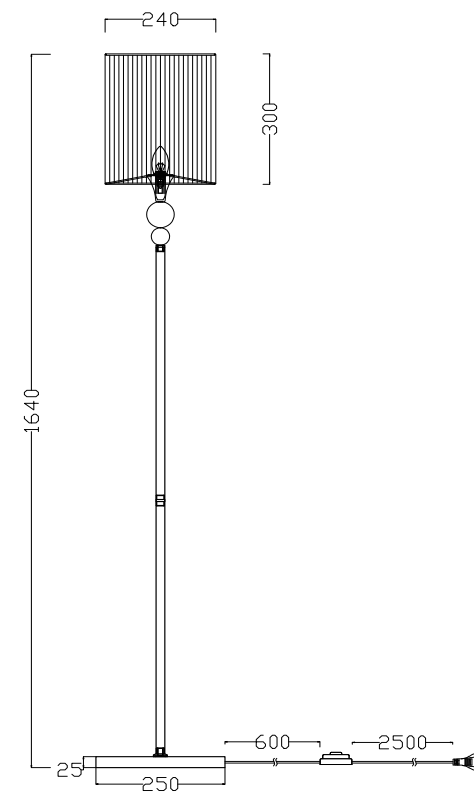

Instruction

FR5093FL-01CH

1 x E14 (40W)

Model: FR5093FL-01CH
Collection: Modern
Series: New Series 093

Floor Lamps