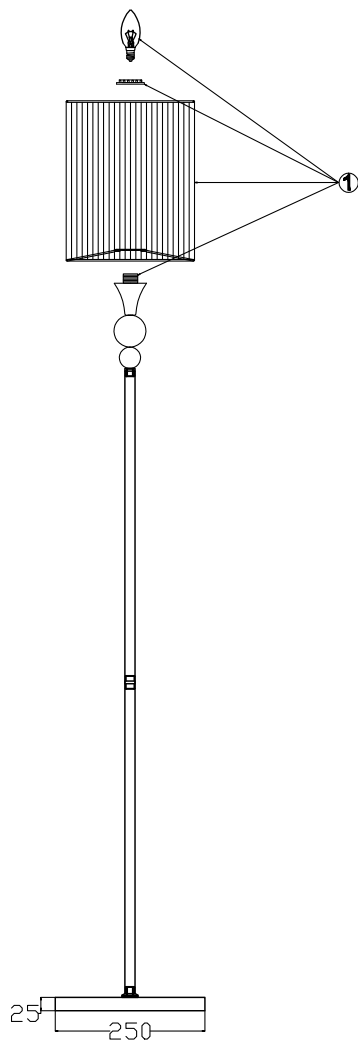

Instruction

FR5093FL-01CH

1 x E14 (40W)

Model: FR5093FL-01CH
Collection: Modern
Series: New Series 093

Floor Lamps