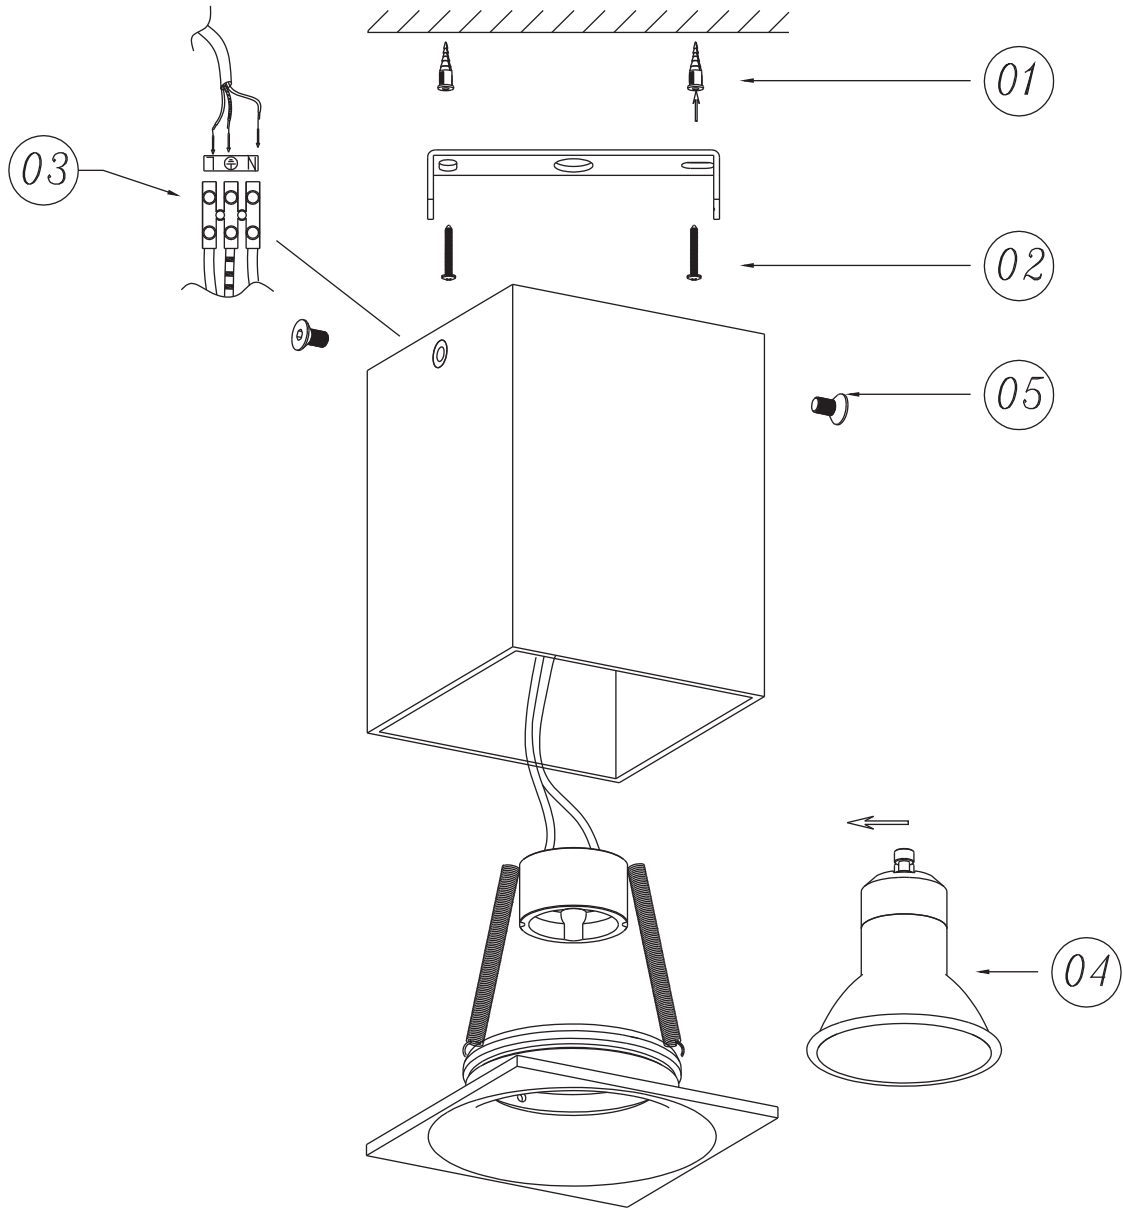

Item number: 09913/05/31, 09913/05/36

Technical details

Materials used:	ALUMINIUM
Color:	WHITE/GRAPHITE
Dimmable and how is fixture dimmable	
Size:	Height: 11.0cm
	Length: 8.3cm
	Width: 8.3cm
	Net weight: 0.39kg
Power requirements:	220-240V~ 50Hz
Bulb type and maximum wattage:	4.5W GU10 SMD LED
Number of bulbs:	1xGU10
IP degree:	IP20