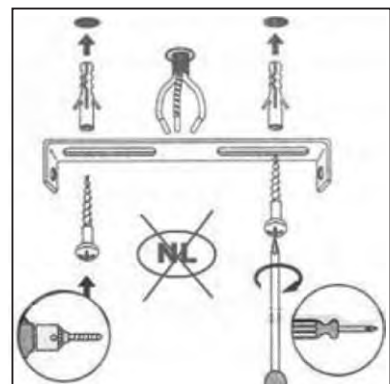

Item number: 09913/05/31, 09913/05/36

Technical details

Materials used:	ALUMINIUM
Color:	WHITE/GRAPHITE
Dimmable and how is fixture dimmable	
Size:	Height: 11.0cm
	Length: 8.3cm
	Width: 8.3cm
	Net weight: 0.39kg
Power requirements:	220-240V~ 50Hz
Bulb type and maximum wattage:	4.5W GU10 SMD LED
Number of bulbs:	1xGU10
IP degree:	IP20