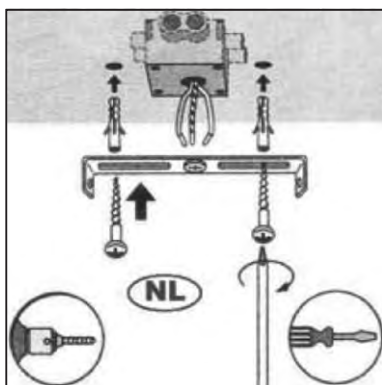

Item number: 09913/05/31, 09913/05/36

Technical details

Materials used:	ALUMINIUM
Color:	WHITE/GRAPHITE
Dimmable and how is fixture dimmable	
Size:	Height: 11.0cm
	Length: 8.3cm
	Width: 8.3cm
	Net weight: 0.39kg
Power requirements:	220-240V~ 50Hz
Bulb type and maximum wattage:	4.5W GU10 SMD LED
Number of bulbs:	1xGU10
IP degree:	IP20