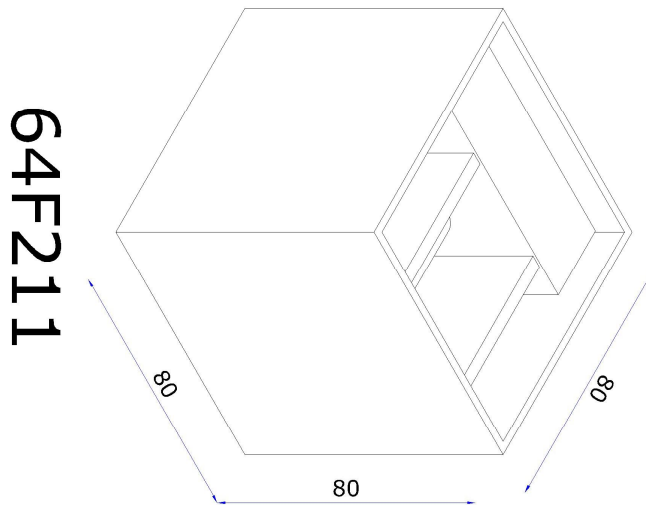

Line drawing of the item (with outline dimensions)

64F211

Item number:
17293/02/30

Installation drawing (the same as it in its instruction manual)

17293/02/30
17293/02/31

Technical details

| | |
|---|---|
| materials used: | aluminum |
| color: | matt BLACK RAL9005 |
| dimmable and how is the fixture dimmable: | No |
| size: | Height: 80 Length: 80 Width: 80 Net Weight: 0.75 |
| power requirements: | 100-240V |
| bulb type and maximum Wattage: | CREELED 2*1W |
| number of bulbs: | 2 |
| IP degree: | IP54 |