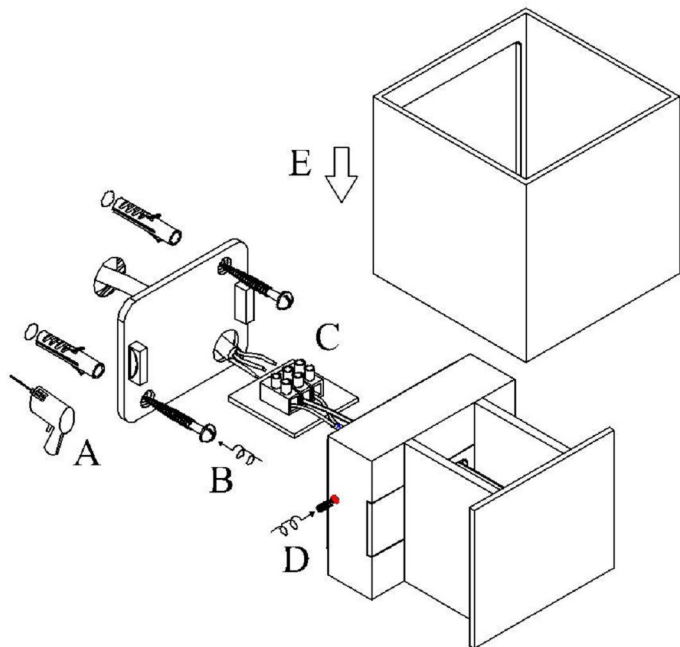

Line drawing of the item (with outline dimensions)

64F211

Item number:
17293/02/30

Installation drawing (the same as it in its instruction manual)

17293/02/30
17293/02/31

Technical details

| | |
|---|---|
| materials used: | aluminum |
| color: | matt BLACK RAL9005 |
| dimmable and how is the fixture dimmable: | No |
| size: | Height: 80 Length: 80 Width: 80 Net Weight: 0.75 |
| power requirements: | 100-240V |
| bulb type and maximum Wattage: | CREELED 2*1W |
| number of bulbs: | 2 |
| IP degree: | IP54 |