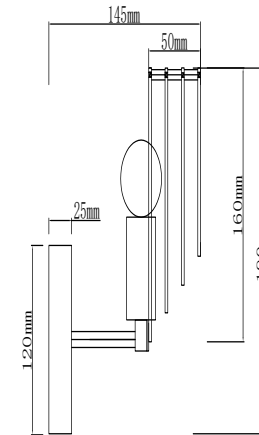

FREYA
TRADITION OF QUALITY

Instruction

FR5005WL-01B

1 x E14 (40W)

Model: FR5005WL-01B
Collection: Modern
Series: Fabiana

Wall Lamps