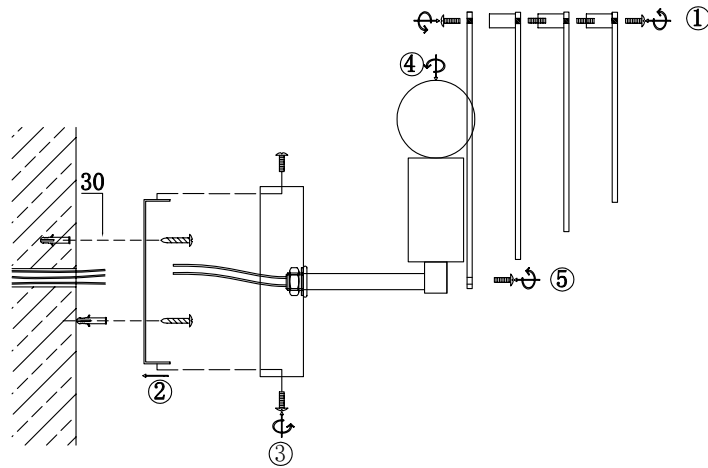

FREYA
TRADITION OF QUALITY

Instruction

FR5005WL-01B

1 x E14 (40W)

Model: FR5005WL-01B
Collection: Modern
Series: Fabiana

Wall Lamps