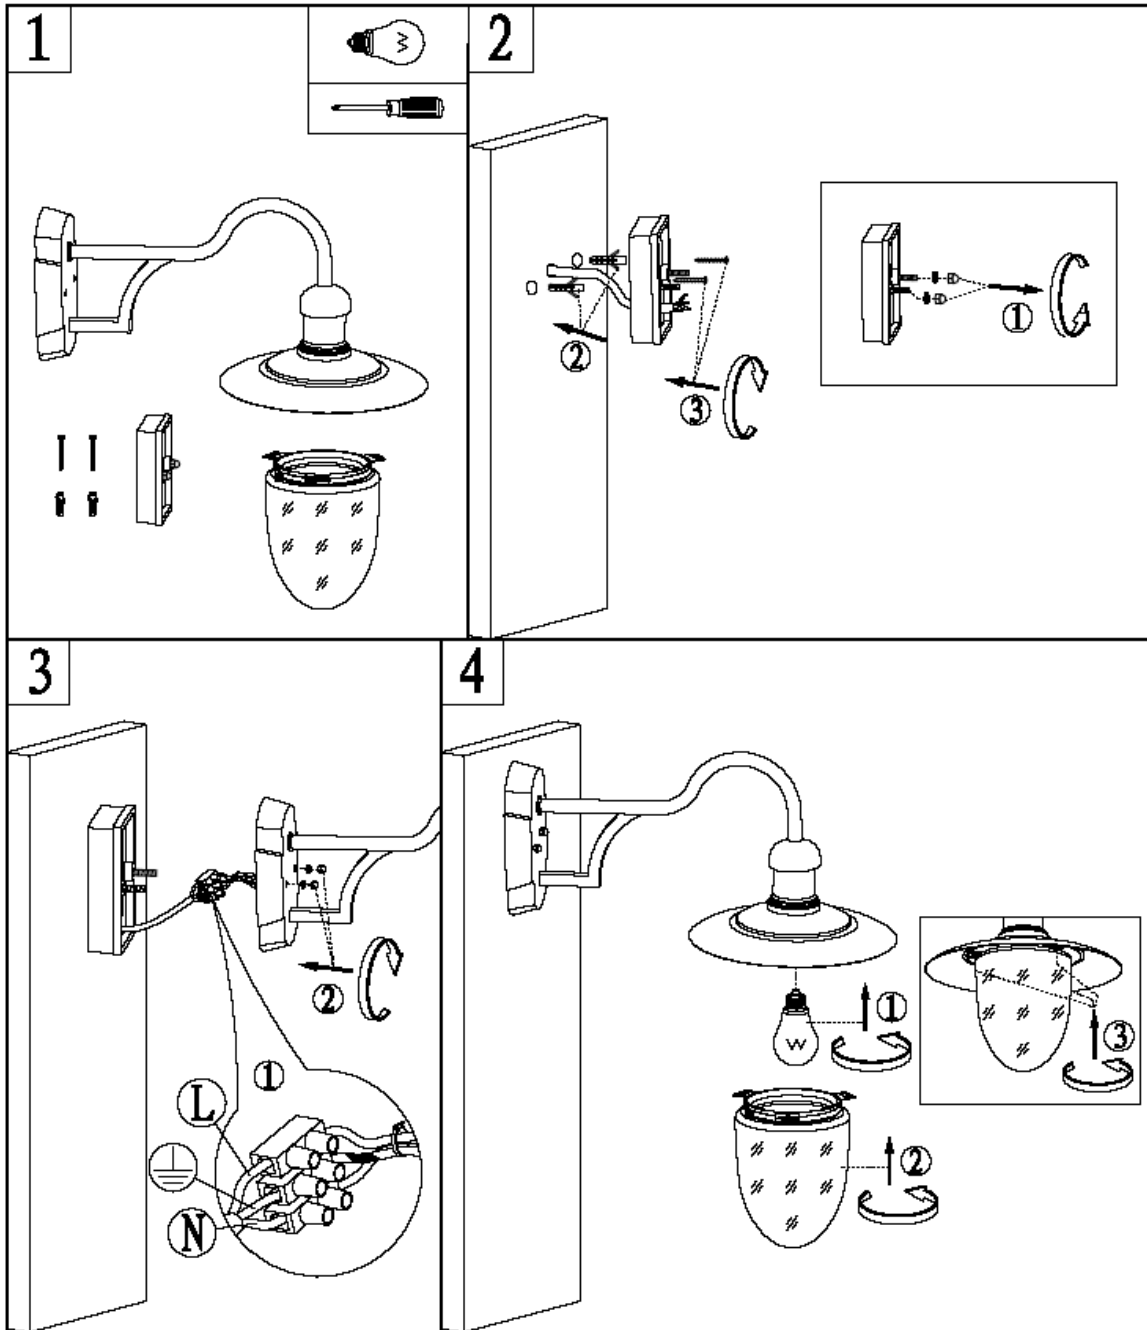

Line drawing of the item (with outline dimensions)

Item number: 11871/01/97

Installation drawing (the same as it in its instruction manual)

Technical details

materials used:	Aluminium
color:	Rusty
dimmable and how is the fixture dimmable:	
size:	Height: 35.0cm Length: 43.0 cm Width: 25 cm Net Weight: 1.6 kg
power requirements:	220-240V ~50HZ
bulb type and maximum Wattage:	E27 MAX 60W
number of bulbs:	1XE27
IP degree:	IP44