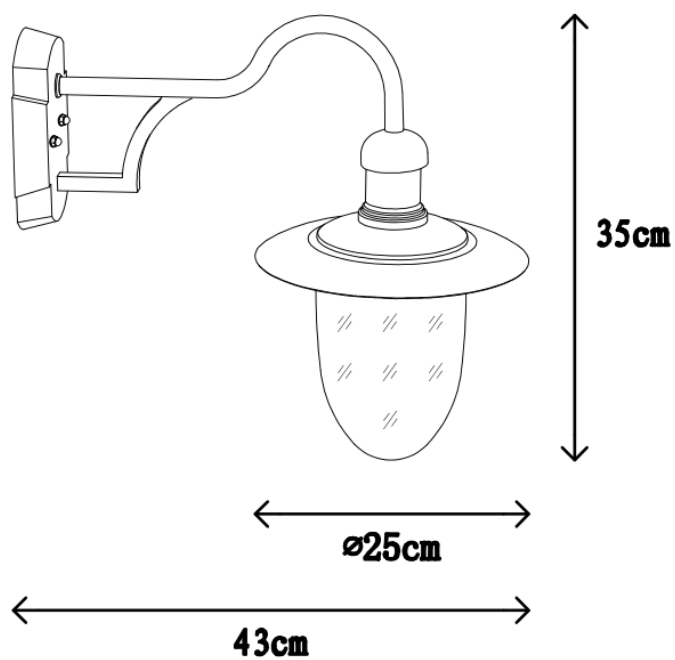

Line drawing of the item (with outline dimensions)

Item number: 11871/01/97

Installation drawing (the same as it in its instruction manual)

Technical details

materials used:	Aluminium
color:	Rusty
dimmable and how is the fixture dimmable:	
size:	Height: 35.0cm Length: 43.0 cm Width: 25 cm Net Weight: 1.6 kg
power requirements:	220-240V ~50HZ
bulb type and maximum Wattage:	E27 MAX 60W
number of bulbs:	1XE27
IP degree:	IP44