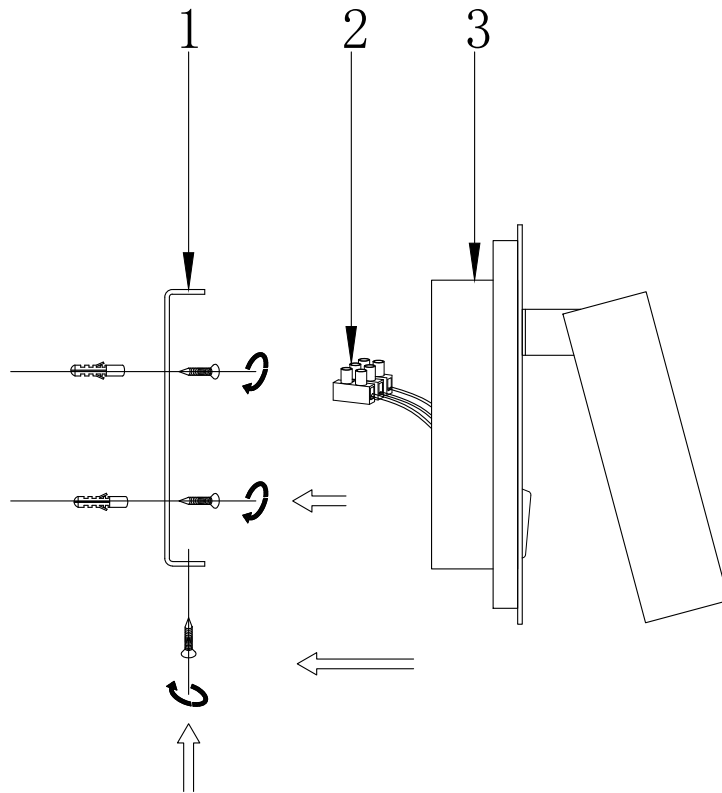

Instruction

C175-WL-01-6W-W

MAX 9W
540 Lumen

Model: C175-WL-01-6W-W
Collection: Ceiling & wall
Series: los176

Wall Lamps