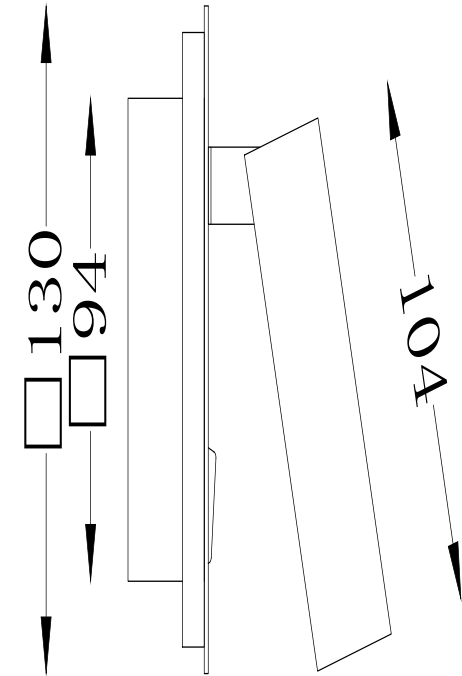

Instruction

C175-WL-01-6W-W

MAX 9W
540 Lumen

Model: C175-WL-01-6W-W
Collection: Ceiling & wall
Series: los176

Wall Lamps