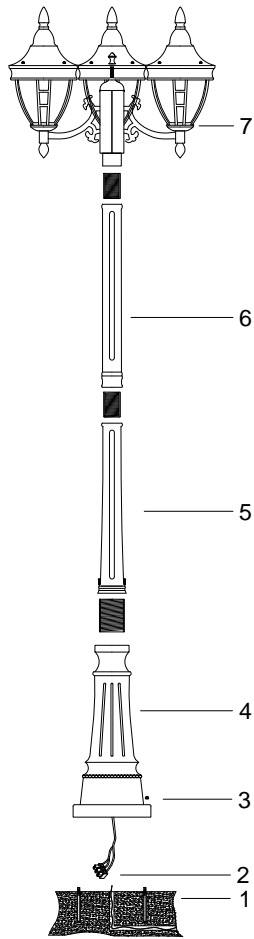

# Instruction

O026FL-03B

3 x E27 (60W)

Model: O026FL-03B  
Collection: Outdoor  
Series: New Series 026

Floor Lamps