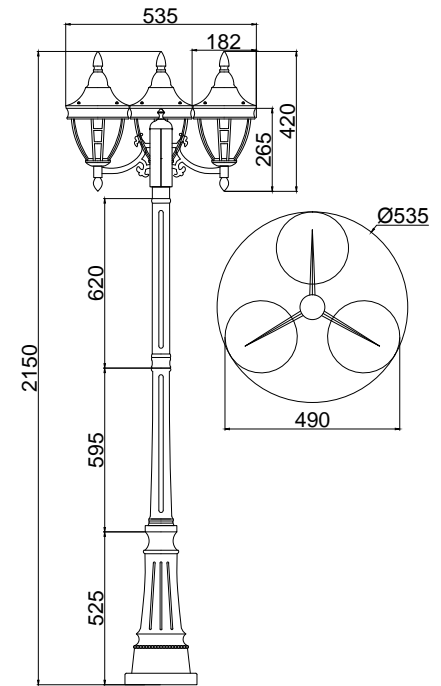

# Instruction

O026FL-03B

3 x E27 (60W)

Model: O026FL-03B  
Collection: Outdoor  
Series: New Series 026

Floor Lamps