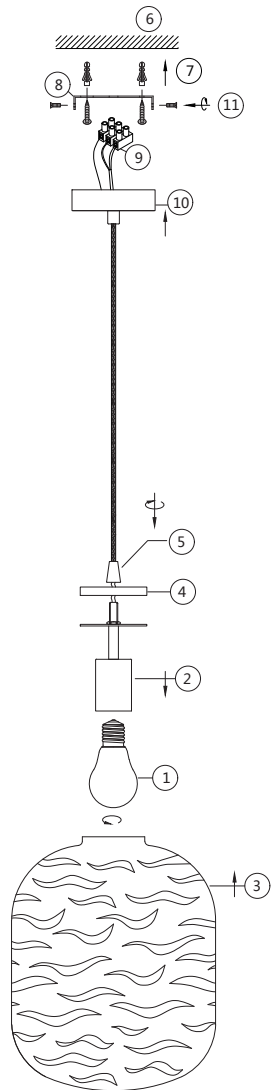

# Instruction

P058PL-01CH

1 x E27 (60W)

Recommended to use with LED bulbs

Model: P058PL-01CH

Collection: Pendant

Series: Dunas

Pendant Lamps