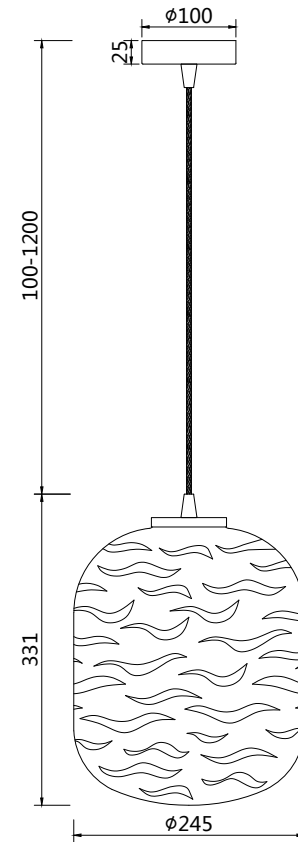

# Instruction

P058PL-01CH

1 x E27 (60W)

Recommended to use with LED bulbs

Model: P058PL-01CH

Collection: Pendant

Series: Dunas

Pendant Lamps