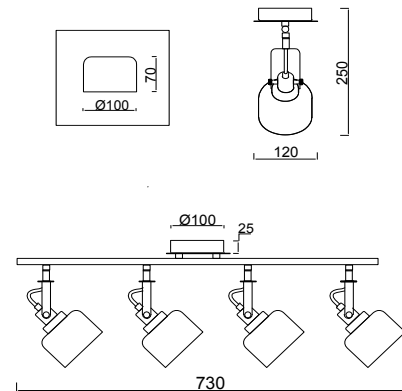

FREYA
TRADITION OF QUALITY

Instruction

FR5042CW-04B

4 x E14 (40W)

Model: FR5042CW-04B
Collection: Modern
Series: Evette

Wall Lamps