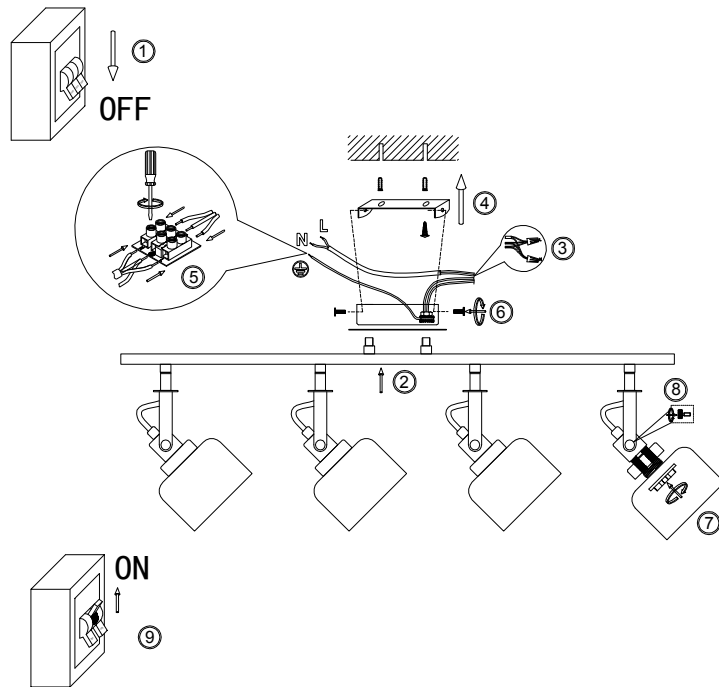

FREYA
TRADITION OF QUALITY

Instruction

FR5042CW-04B

4 x E14 (40W)

Model: FR5042CW-04B
Collection: Modern
Series: Evette

Wall Lamps