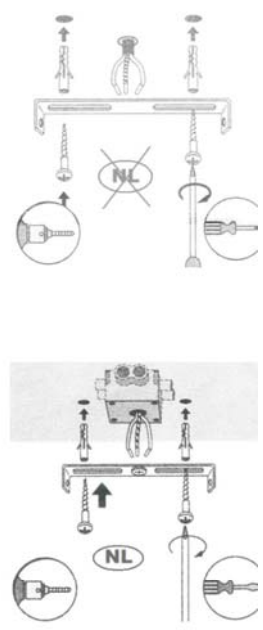

Line drawing of the item

Item number: 23254/01/XX

Installation drawing

Technical details

materials used:	aluminium	
color:	White,Black	
dimmable and how is the fixture dimmable:		
size:	Height:	80mm
	Length:	160mm
	Width:	80mm
	Net Weight:	325g
power requirements:	220-240V ~50Hz	
bulb type and maximum Wattage:	G9 W/O BULB	
number of bulbs:		
IP degree:	IP20	