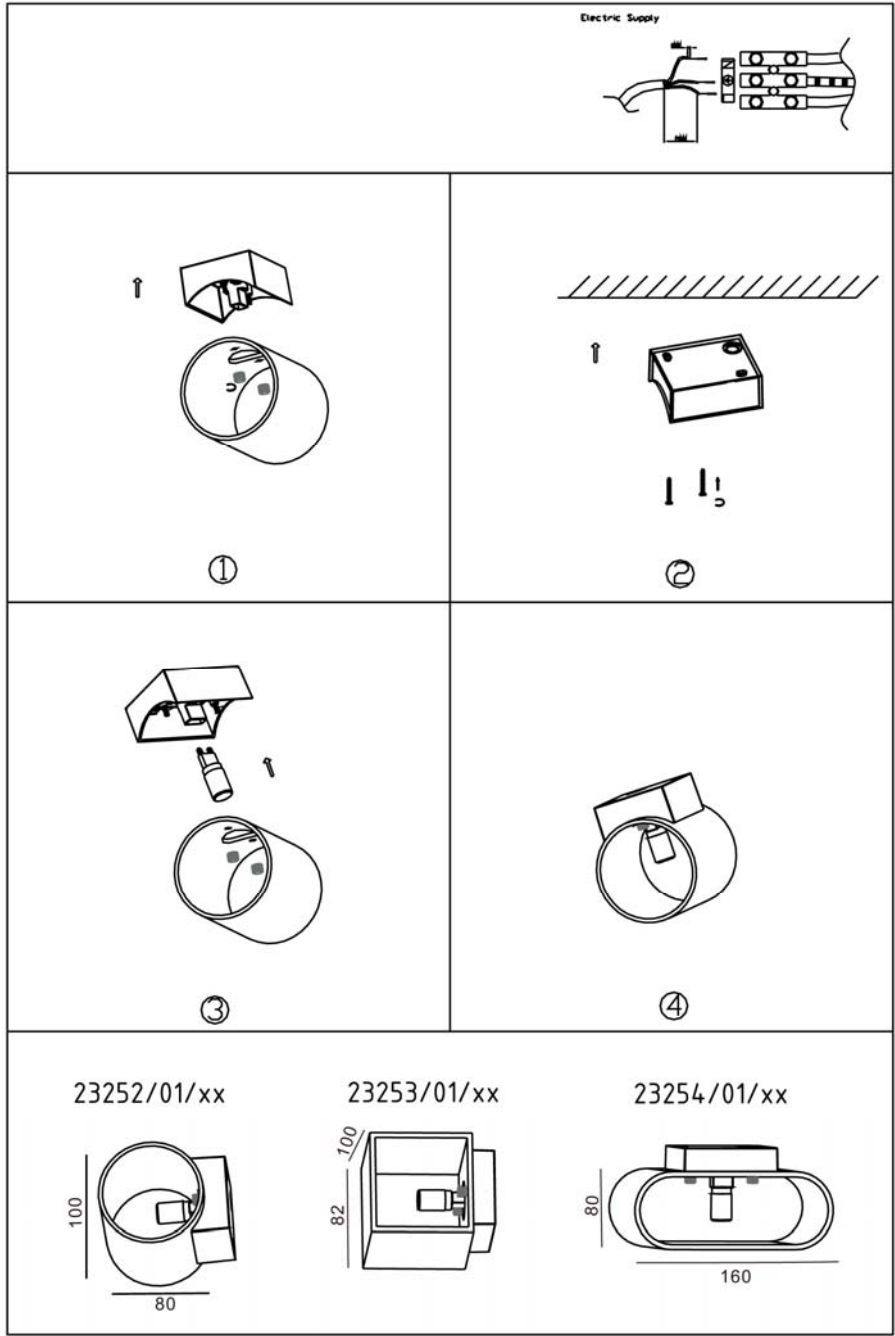

Line drawing of the item

Item number: 23254/01/XX

Installation drawing

Technical details

materials used:	aluminium	
color:	White,Black	
dimmable and how is the fixture dimmable:		
size:	Height:	80mm
	Length:	160mm
	Width:	80mm
	Net Weight:	325g
power requirements:	220-240V ~50Hz	
bulb type and maximum Wattage:	G9 W/O BULB	
number of bulbs:		
IP degree:	IP20	