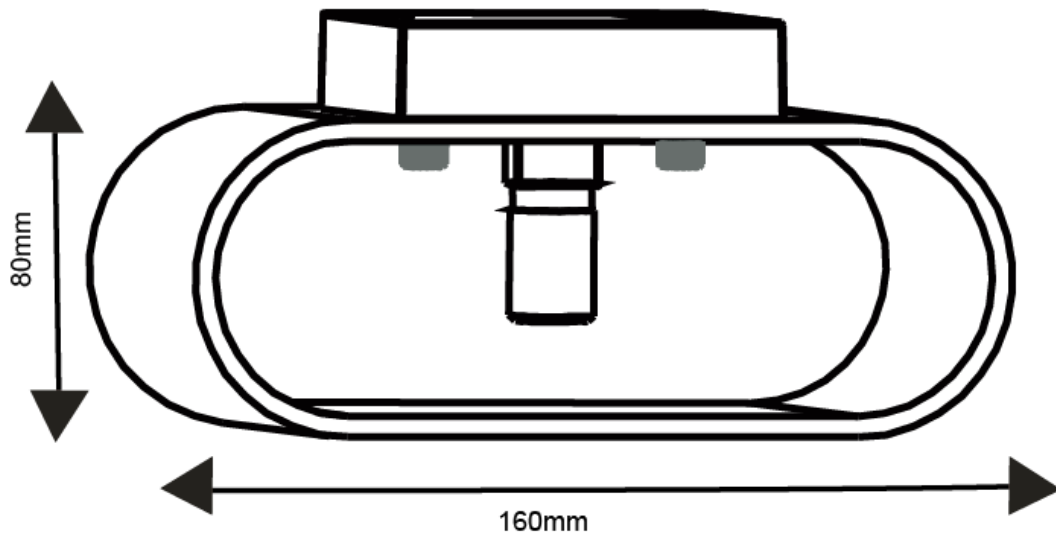

Line drawing of the item

Item number: 23254/01/XX

Installation drawing

Technical details

materials used:	aluminium	
color:	White,Black	
dimmable and how is the fixture dimmable:		
size:	Height:	80mm
	Length:	160mm
	Width:	80mm
	Net Weight:	325g
power requirements:	220-240V ~50Hz	
bulb type and maximum Wattage:	G9 W/O BULB	
number of bulbs:		
IP degree:	IP20	