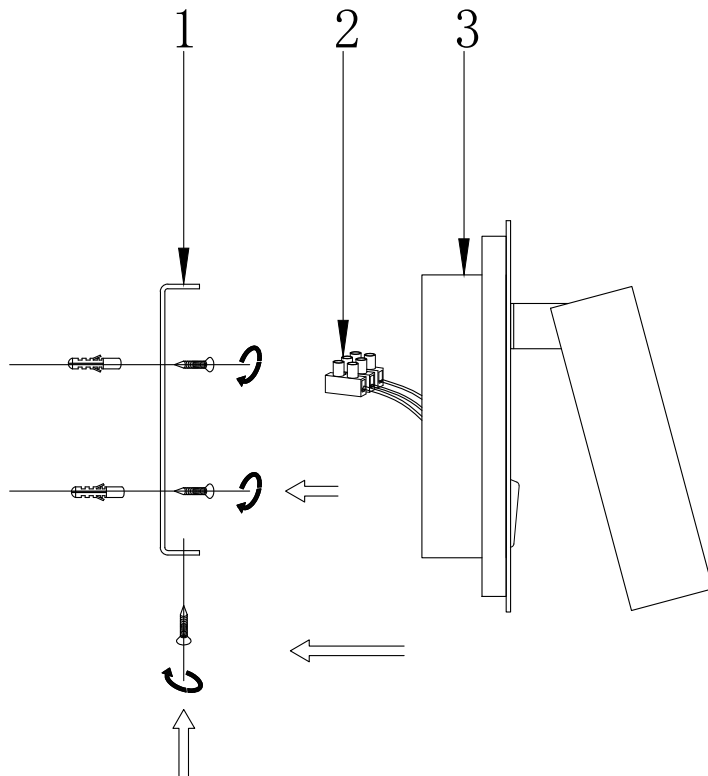

# Instruction

C175-WL-01-6W-B

MAX 9W  
540 Lumen

Model: C175-WL-01-6W-B  
Collection: Ceiling & wall  
Series: los176

Wall Lamps