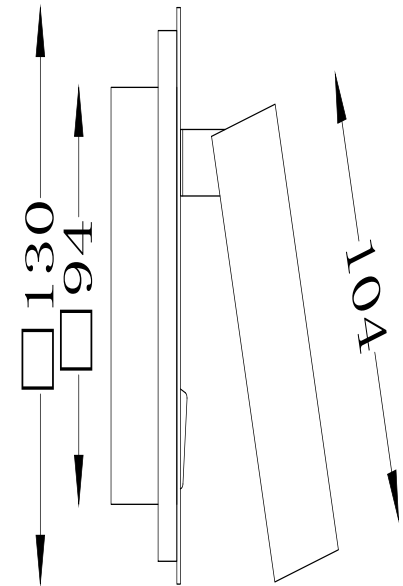

# Instruction

C175-WL-01-6W-B

MAX 9W  
540 Lumen

Model: C175-WL-01-6W-B  
Collection: Ceiling & wall  
Series: los176

Wall Lamps