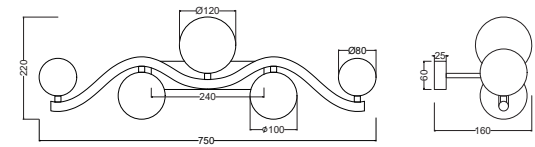

# Instruction

MOD059WL-05G

5 x G9 (28W)

Recommended to use with LED bulbs

Model: MOD059WL-05G

Collection: Modern

Series: Uva

Wall Lamps