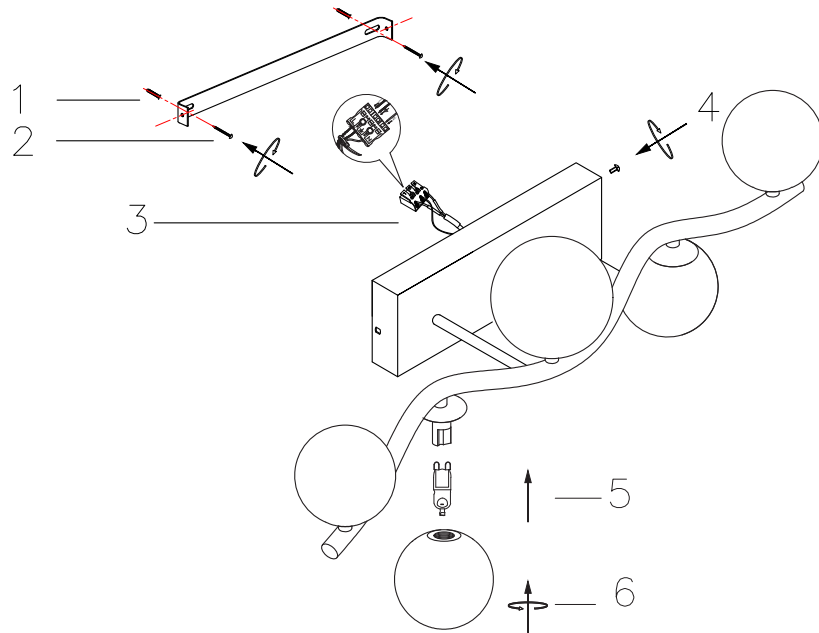

# Instruction

MOD059WL-05G

5 x G9 (28W)

Recommended to use with LED bulbs

Model: MOD059WL-05G

Collection: Modern

Series: Uva

Wall Lamps