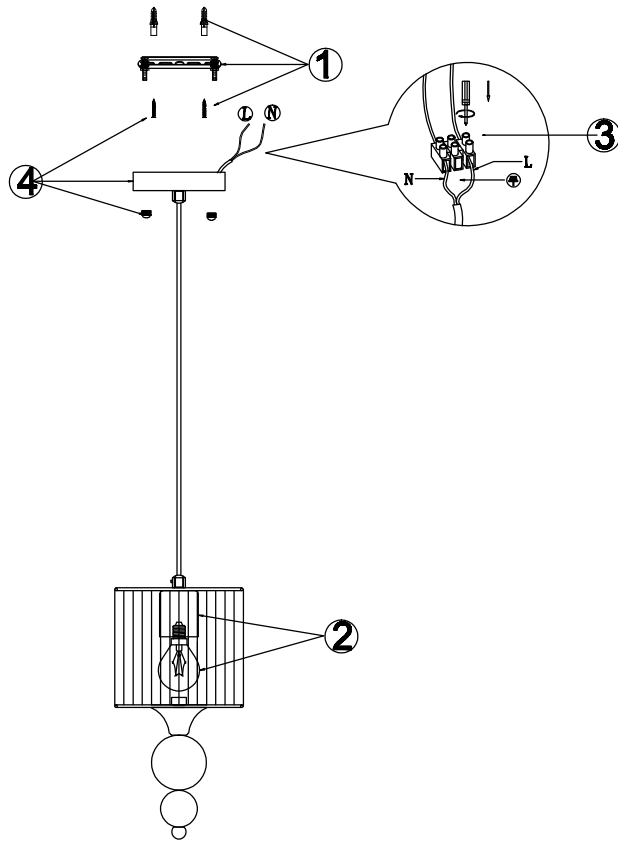

# Instruction

FR5093PL-01CH

1 x E14 (40W)

Model: FR5093PL-01CH  
Collection: Modern  
Series: New Series 093

Pendant Lamps