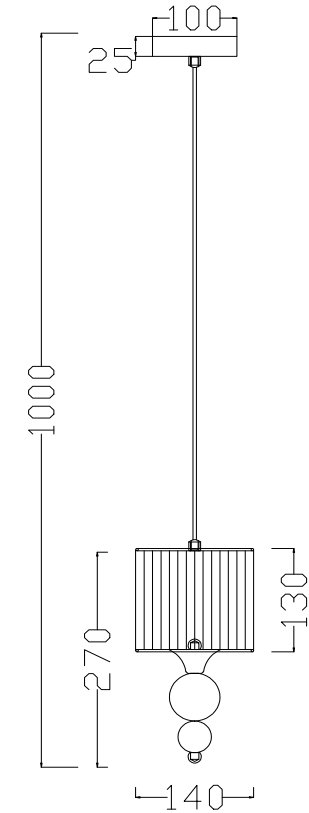

# Instruction

FR5093PL-01CH

1 x E14 (40W)

Model: FR5093PL-01CH  
Collection: Modern  
Series: New Series 093

Pendant Lamps