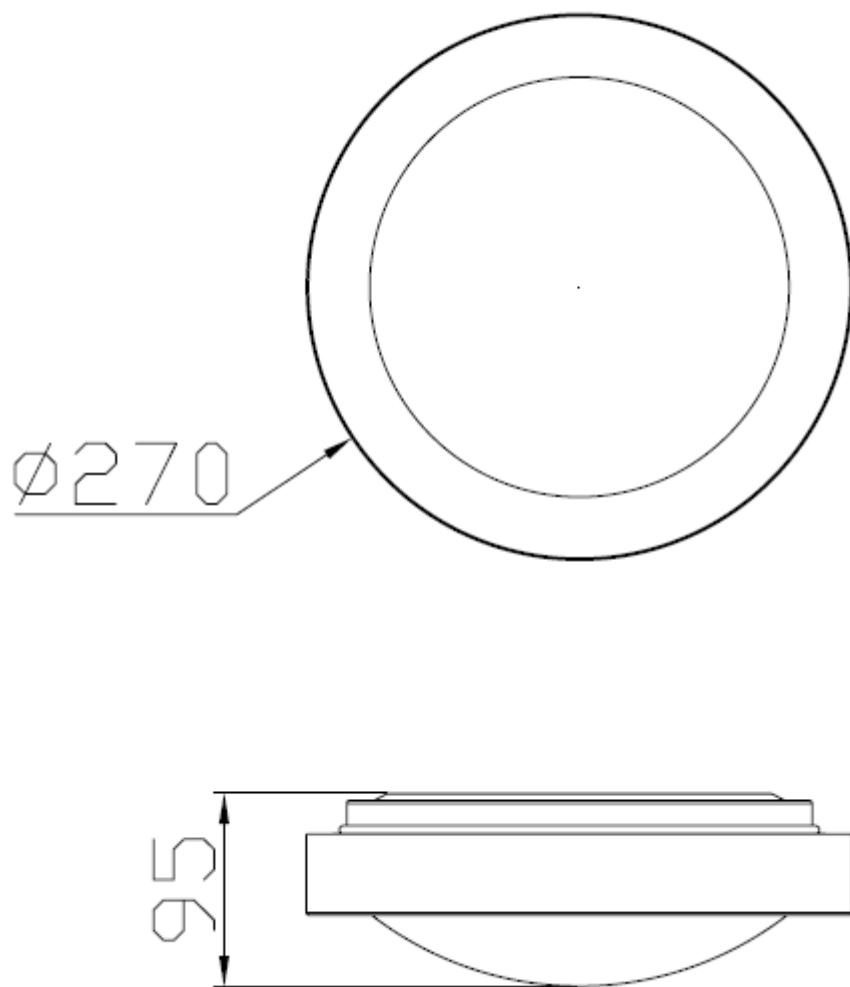

Line drawing of the item (with outline dimensions)

Item number:79158/01/12

Installation drawing (the same as it in its instruction manual)

### Technical details

materials used: Metal ,PMMA,Silicone	
color:	Aluminum
dimmable and how is the fixture dimmable:	
size:	Height: 95mm Length: $\Phi$ 270mm Width: Net Weight: 0.58Kg
power requirements:	220-240~50Hz
bulb type and maximum Wattage:	E27 ESL Max.20W
number of bulbs:	1XE27
IP degree:	IP44