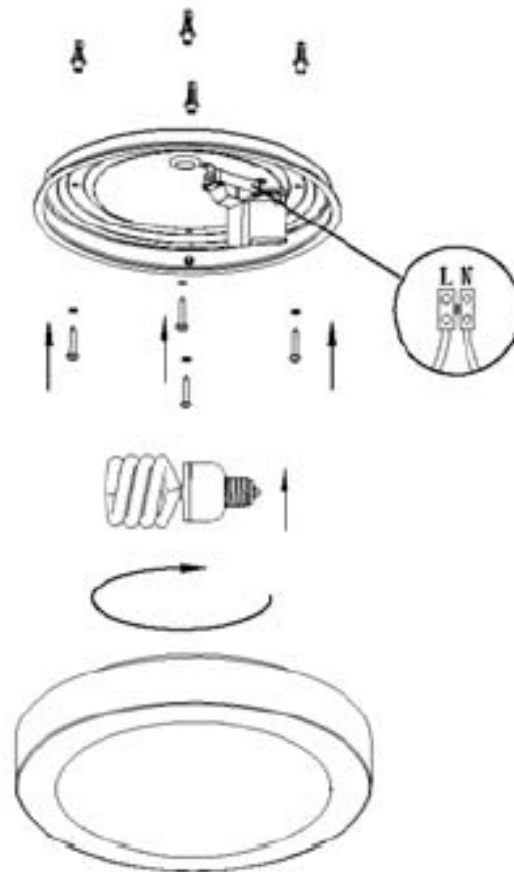

Line drawing of the item (with outline dimensions)

Item number:79158/01/12

Installation drawing (the same as it in its instruction manual)

### Technical details

materials used: Metal ,PMMA,Silicone	
color:	Aluminum
dimmable and how is the fixture dimmable:	
size:	Height: 95mm Length: $\Phi$ 270mm Width: Net Weight: 0.58Kg
power requirements:	220-240~50Hz
bulb type and maximum Wattage:	E27 ESL Max.20W
number of bulbs:	1XE27
IP degree:	IP44