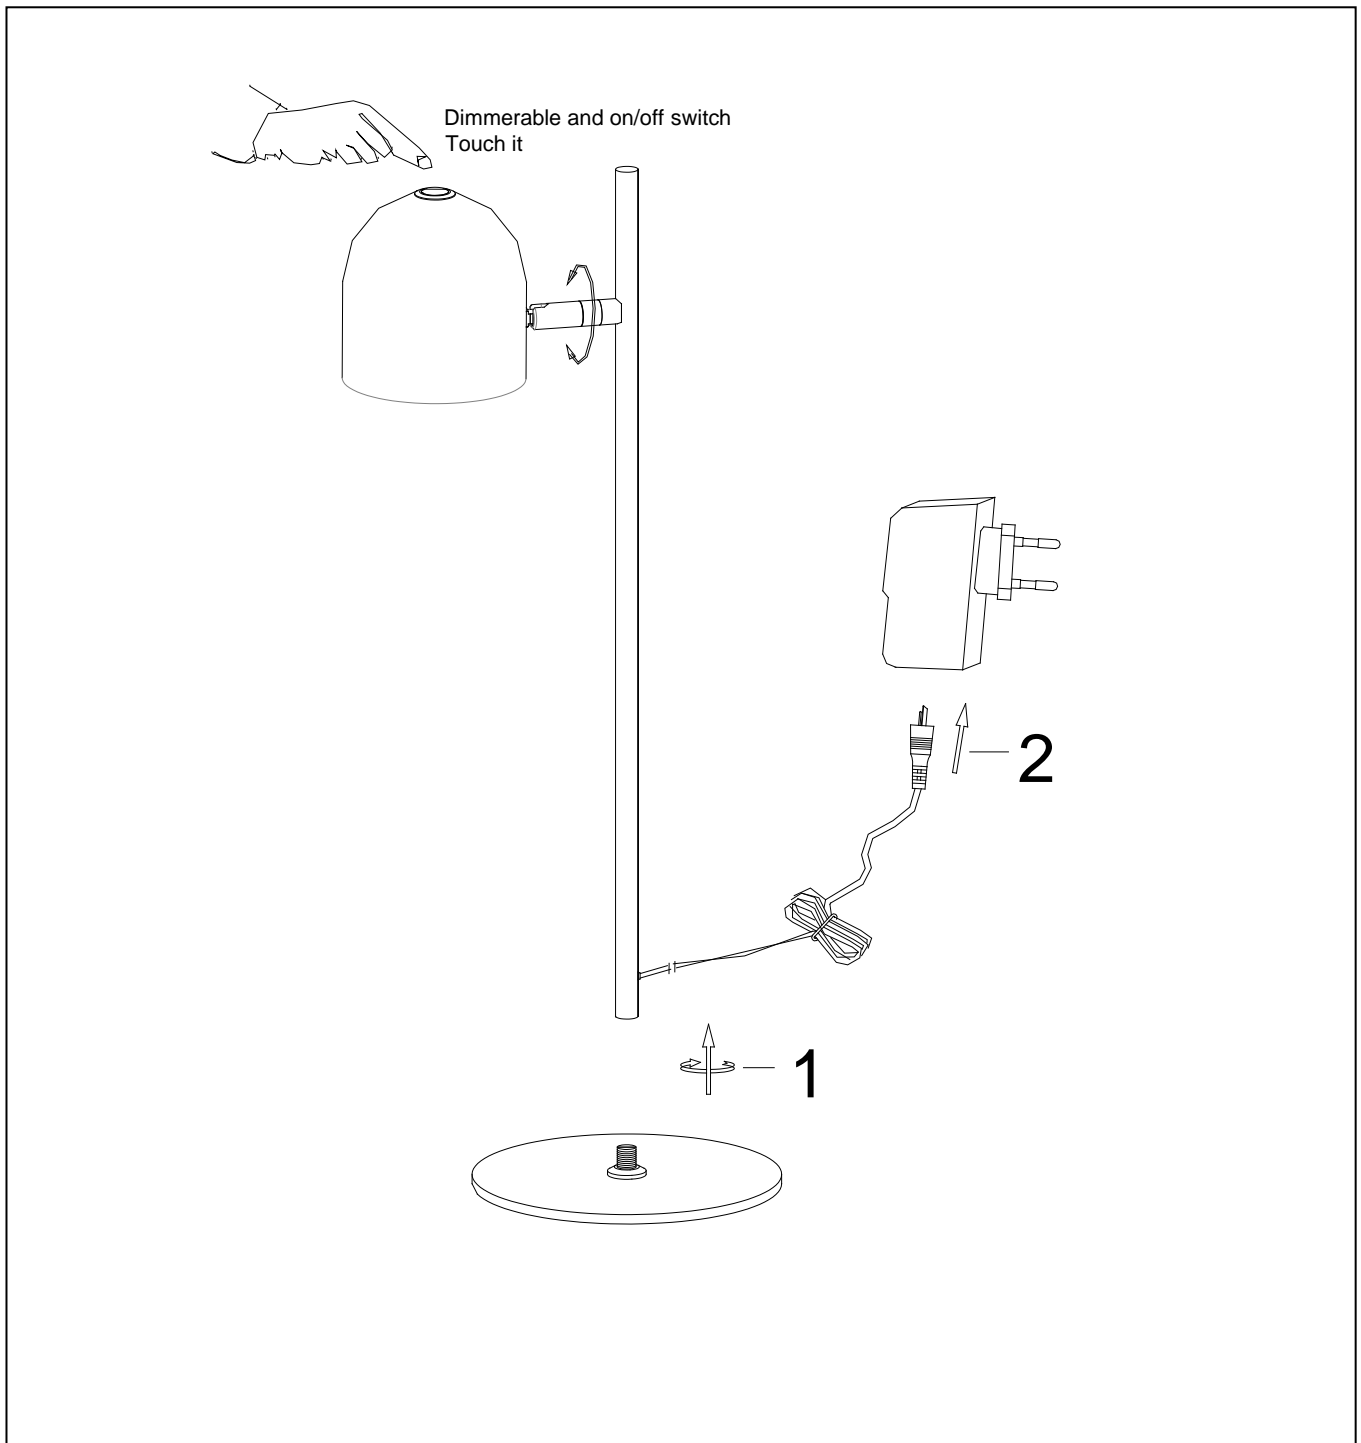

Line drawing of the item

item number: 03603/05/31

Installation Drawing

Technical details

materials used:	Metal
color:	White
dimmable and how is the fixture dimmable:	Dimmable, touch switch on top of shade
size:	460mm
Height:	160mm
Length:	160mm
Width:	160mm
Net Weight:	1.26kg
power requirements:	100-240V~50/60Hz
bulb type and maximum Wattage:	1x 5W Edison LED
number of bulbs:	1
IP degree:	20