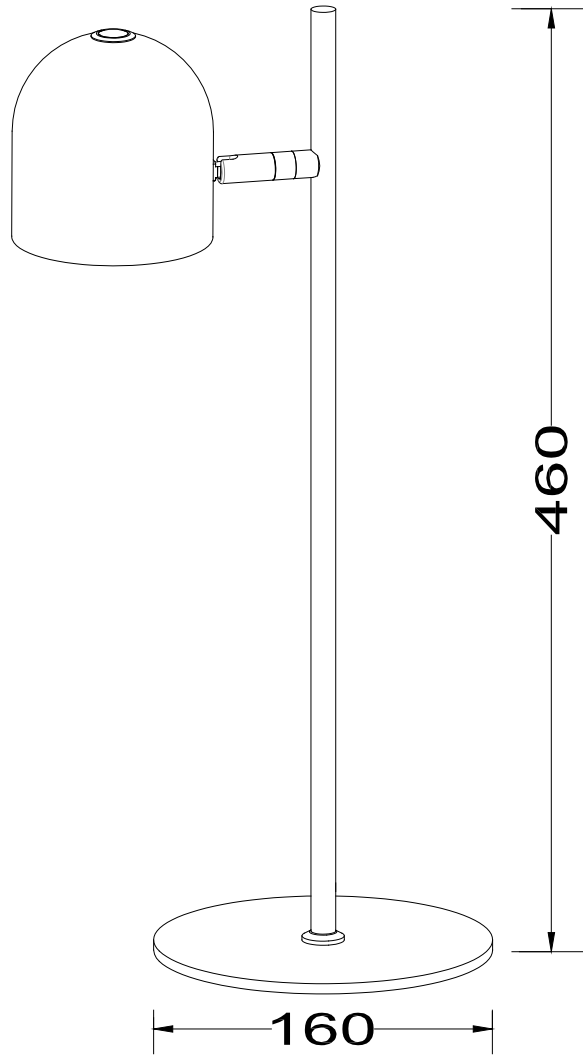

Line drawing of the item

item number: 03603/05/31

Installation Drawing

Technical details

materials used:	Metal
color:	White
dimmable and how is the fixture dimmable:	Dimmable, touch switch on top of shade
size:	460mm
Height:	160mm
Length:	160mm
Width:	160mm
Net Weight:	1.26kg
power requirements:	100-240V~50/60Hz
bulb type and maximum Wattage:	1x 5W Edison LED
number of bulbs:	1
IP degree:	20