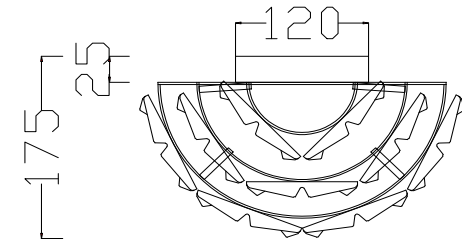

FREYA
TRADITION OF QUALITY

Instruction

FR1004WL-02CH

9PCS

2 x E14 (60W)

Model: FR1004WL-02CH
Collection: Crystal
Series: New Series 004

Wall Lamps