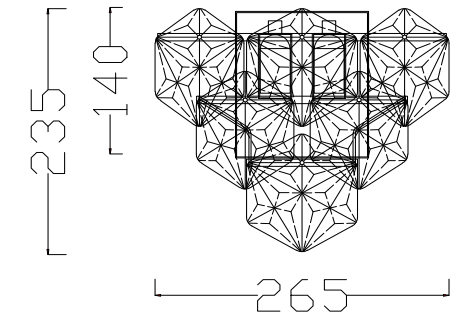

FREYA
TRADITION OF QUALITY

Instruction

FR1004WL-02CH

9PCS

2 x E14 (60W)

Model: FR1004WL-02CH
Collection: Crystal
Series: New Series 004

Wall Lamps