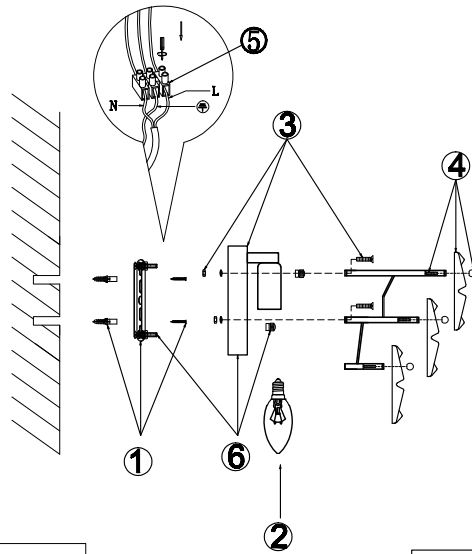

FREYA
TRADITION OF QUALITY

Instruction

FR1004WL-02CH

9PCS

2 x E14 (60W)

Model: FR1004WL-02CH
Collection: Crystal
Series: New Series 004

Wall Lamps