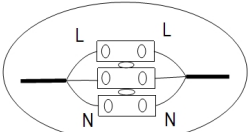

Instruction

Collection: OUTDOOR
Series: TIMES SQUARE
Model: O581WL-L6W
Wall

max 6W
480 LM

MAYTONI
DECORATIVE LIGHTING

www.maytoni.de