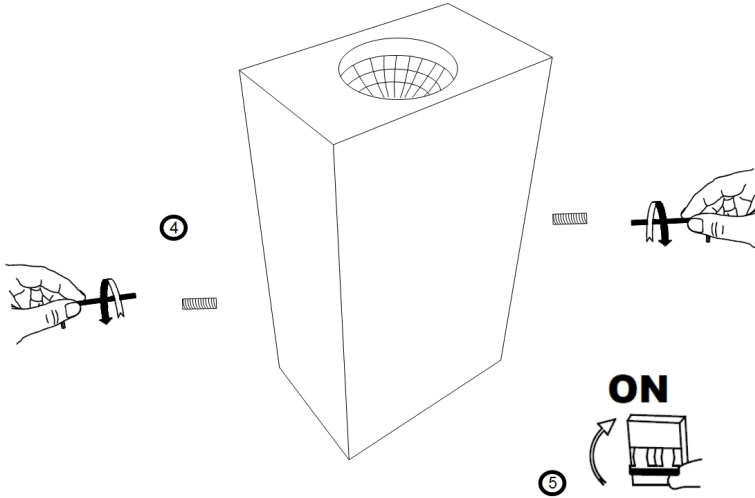

Instruction

Collection: OUTDOOR
Series: TIMES SQUARE
Model: O581WL-L6W
Wall

max 6W
480 LM

MAYTONI
DECORATIVE LIGHTING

www.maytoni.de