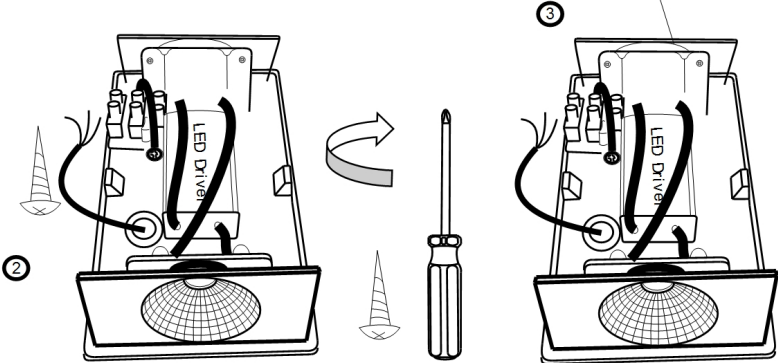

Instruction

Collection: OUTDOOR
Series: TIMES SQUARE
Model: O581WL-L6W
Wall

max 6W
480 LM

MAYTONI
DECORATIVE LIGHTING

www.maytoni.de