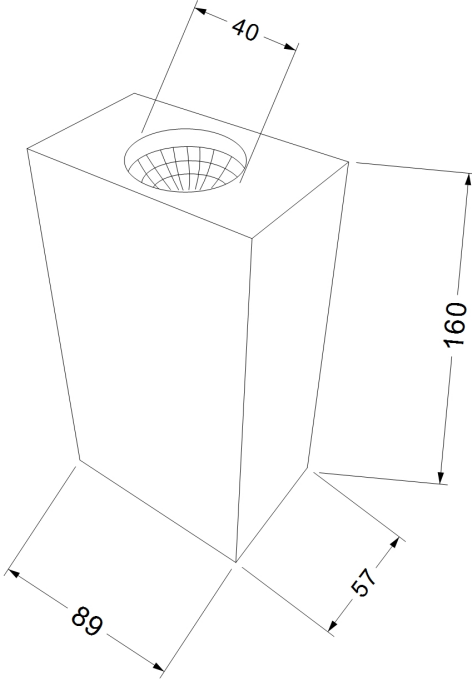

Instruction

Collection: OUTDOOR
Series: TIMES SQUARE
Model: O581WL-L6W
Wall

max 6W
480 LM

MAYTONI
DECORATIVE LIGHTING

www.maytoni.de