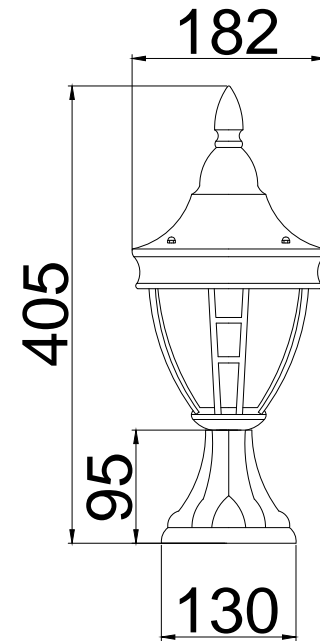

Instruction

O027FL-01B

1 x E27 (60W)

Model: O027FL-01B
Collection: Outdoor
Series: New Series 026

Floor Lamps