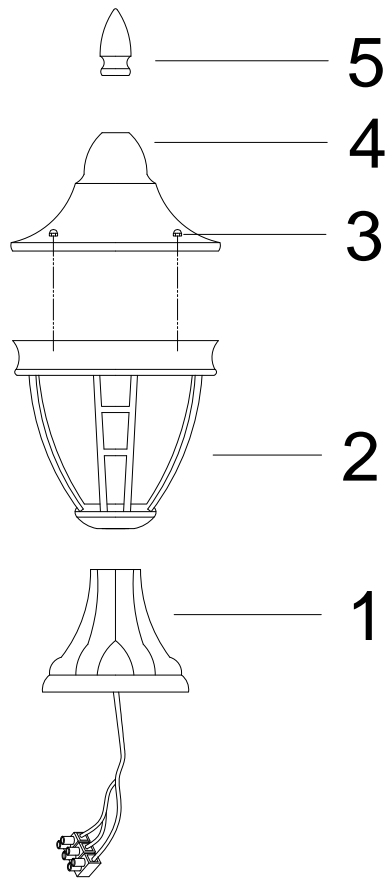

Instruction

O027FL-01B

1 x E27 (60W)

Model: O027FL-01B
Collection: Outdoor
Series: New Series 026

Floor Lamps