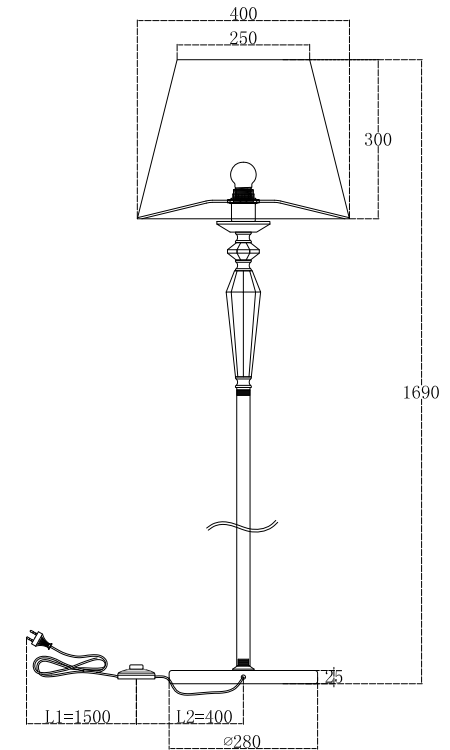

Instruction

MOD064FL-01N

1 x E27 (60W)

Model: MOD064FL-01N
Collection: Neoclassic
Series: Beira

Floor Lamps