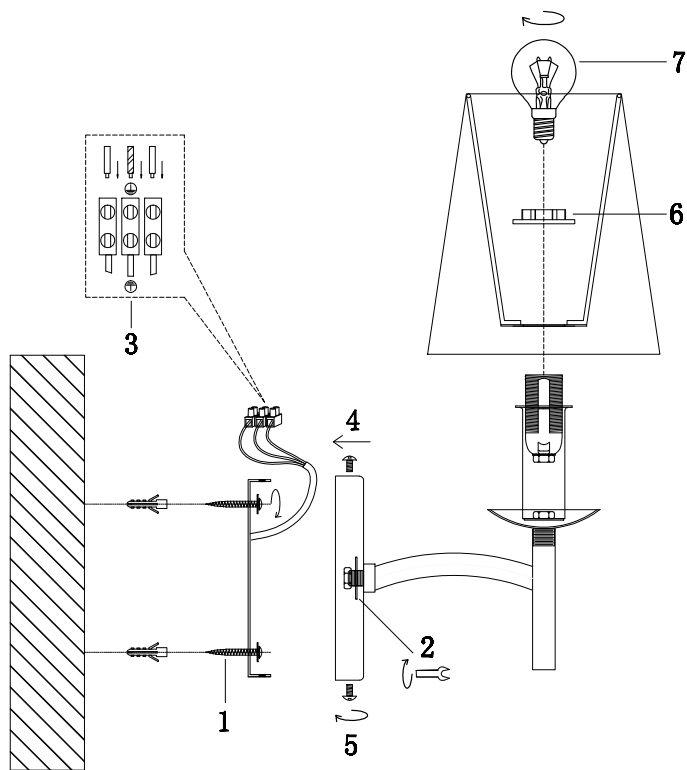

Instruction

MOD076WL-01N

1 x E14 (40W)

Model: MOD076WL-01N
Collection: Modern
Series: Krona

Wall Lamps