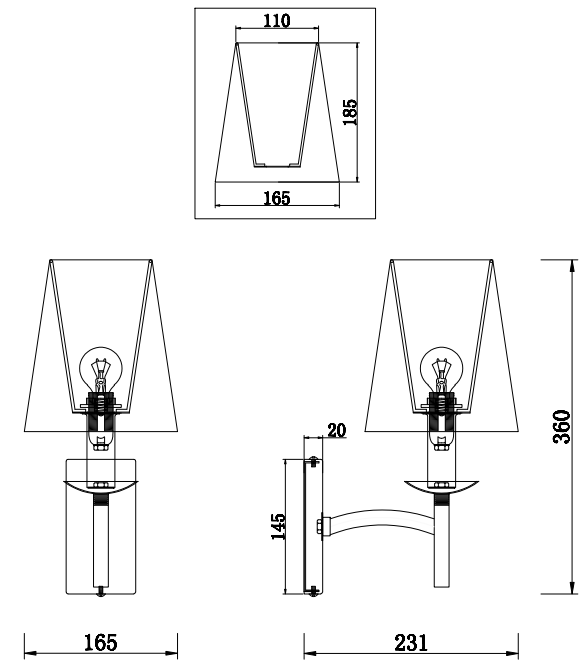

Instruction

MOD076WL-01N

1 x E14 (40W)

Model: MOD076WL-01N
Collection: Modern
Series: Krona

Wall Lamps