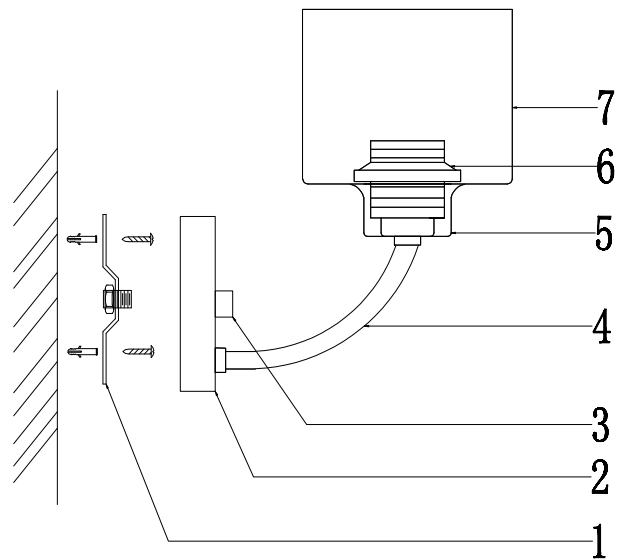

FREYA
TRADITION OF QUALITY

Instruction

FR5003WL-01B

1 x E27 (60W)

Model: FR5003WL-01B
Collection: Modern
Series: Teodora

Wall Lamps