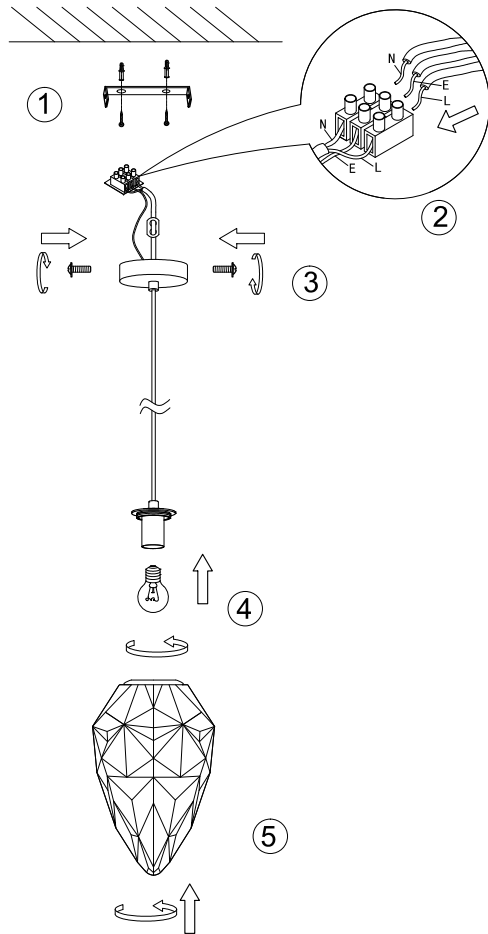

Instruction

P052PL-01BL

1 x E27 (40W)
Recommended to use with LED bulbs

Model: P052PL-01BL
Collection: Pendant
Series: New family 052

Pendant Lamps