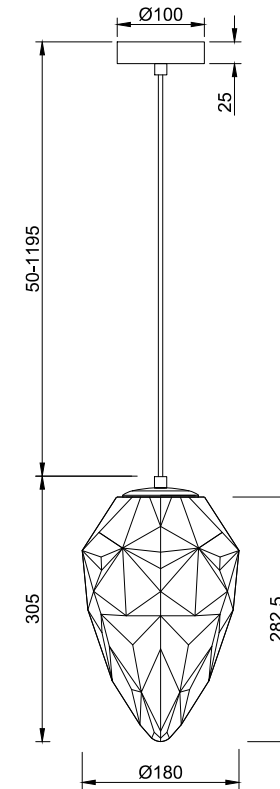

Instruction

P052PL-01BL

1 x E27 (40W)
Recommended to use with LED bulbs

Model: P052PL-01BL
Collection: Pendant
Series: New family 052

Pendant Lamps