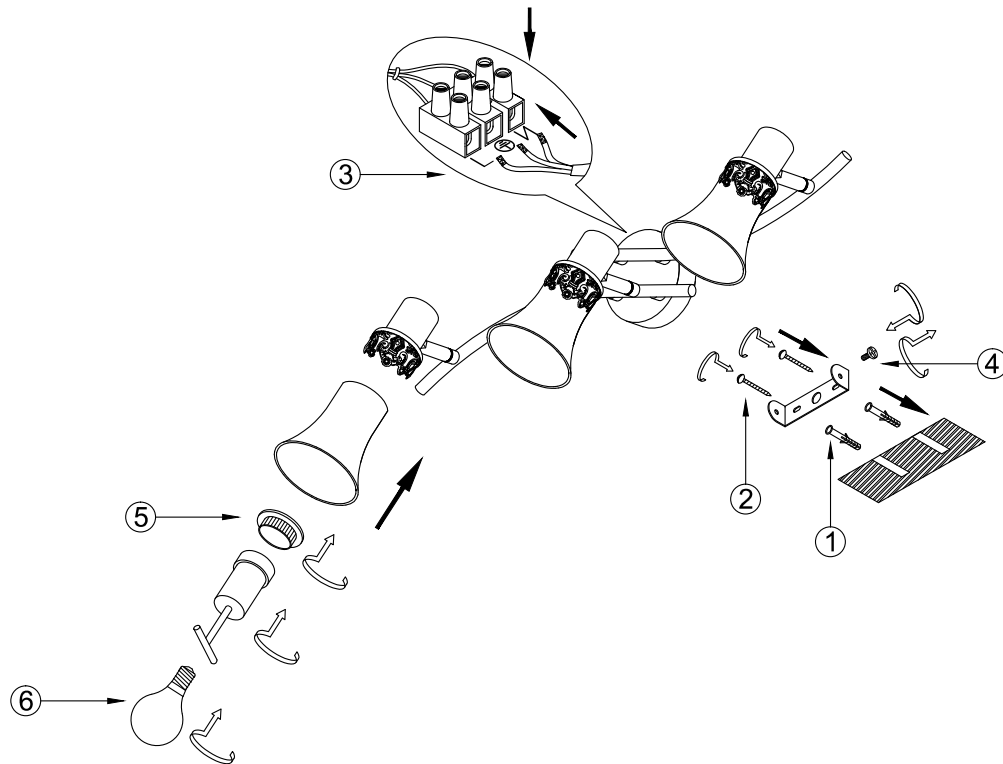

# Instruction

FR7002WL-03WG

3 x E14 (40W)

Model: FR7002WL-03WG  
Series: Susana

Wall Lamps