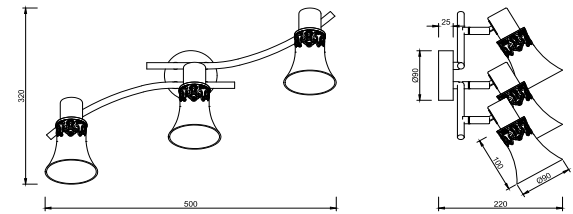

# Instruction

FR7002WL-03WG

3 x E14 (40W)

Model: FR7002WL-03WG  
Series: Susana

Wall Lamps