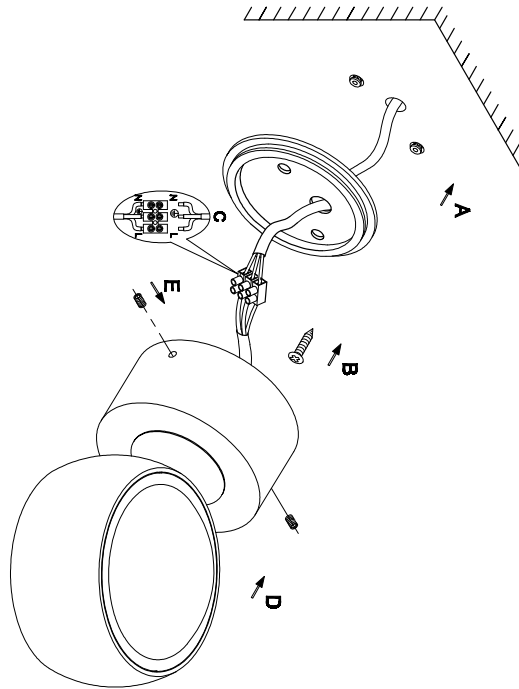

Instruction

MOD072WL-L8B3K

MAX 8W
950 Lumen

Model: MOD072WL-L8B3K
Collection: Technical
Series: Lens

Wall Lamps