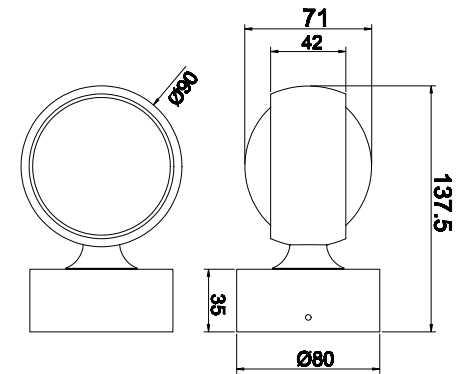

Instruction

MOD072WL-L8B3K

MAX 8W
950 Lumen

Model: MOD072WL-L8B3K
Collection: Technical
Series: Lens

Wall Lamps