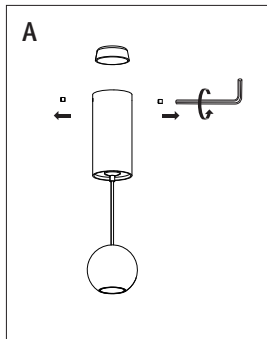

Instruction

P067PL-L5B3K

MAX 5W
300 Lumen

Model: P067PL-L5B3K
Collection: Pendant
Series: Harmat

Pendant Lamps