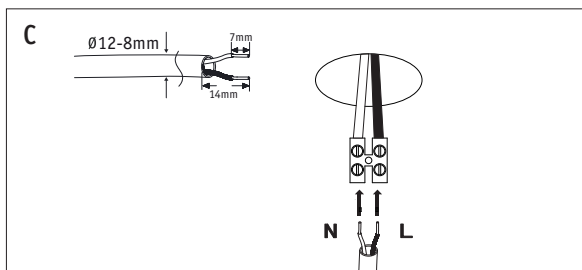

Instruction

P067PL-L5B3K

MAX 5W
300 Lumen

Model: P067PL-L5B3K
Collection: Pendant
Series: Harmat

Pendant Lamps