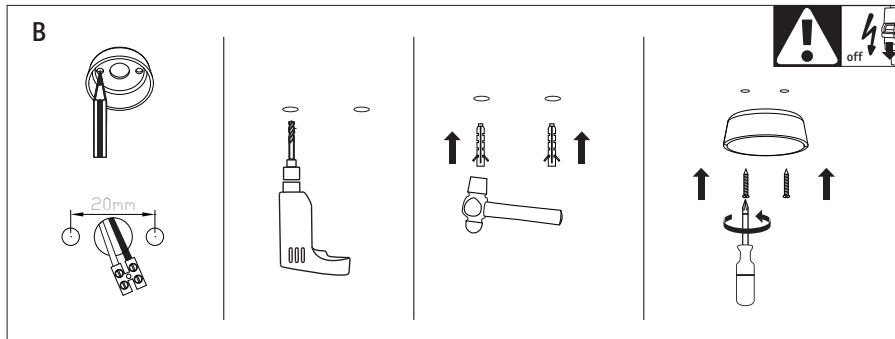

Instruction

P067PL-L5B3K

MAX 5W
300 Lumen

Model: P067PL-L5B3K
Collection: Pendant
Series: Harmat

Pendant Lamps