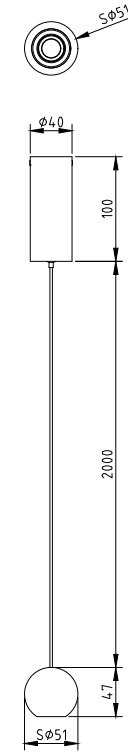

Instruction

P067PL-L5B3K

MAX 5W
300 Lumen

Model: P067PL-L5B3K
Collection: Pendant
Series: Harmat

Pendant Lamps