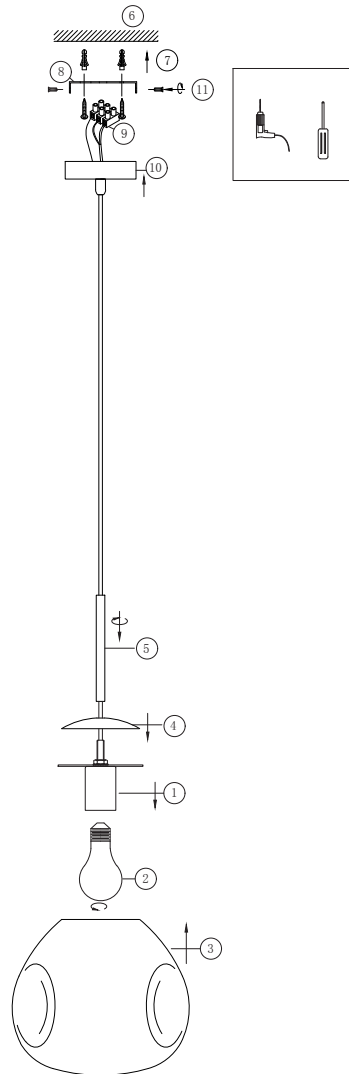

Instruction

P014PL-01G

1 x E27 (60W)

Model: P014PL-01G
Collection: Pendant
Series: Mabell

Pendant Lamps