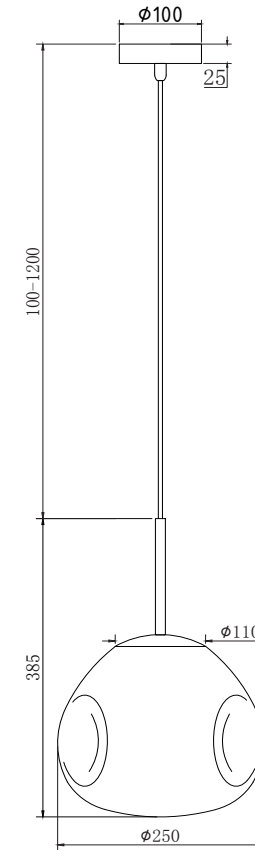

Instruction

P014PL-01G

1 x E27 (60W)

Model: P014PL-01G
Collection: Pendant
Series: Mabell

Pendant Lamps