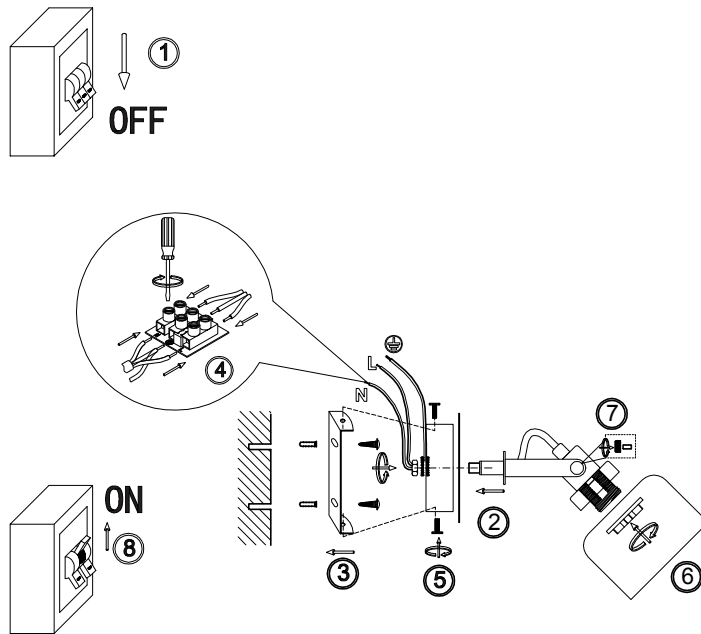

# Instruction

FR5042CW-01B

1 x E14 (40W)

Model: FR5042CW-01B  
Collection: Modern  
Series: Evette

Wall Lamps