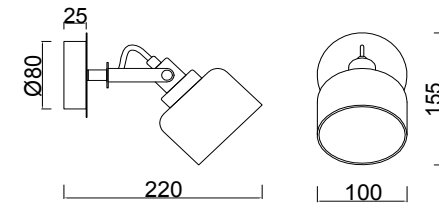

# Instruction

FR5042CW-01B

1 x E14 (40W)

Model: FR5042CW-01B  
Collection: Modern  
Series: Evette

Wall Lamps