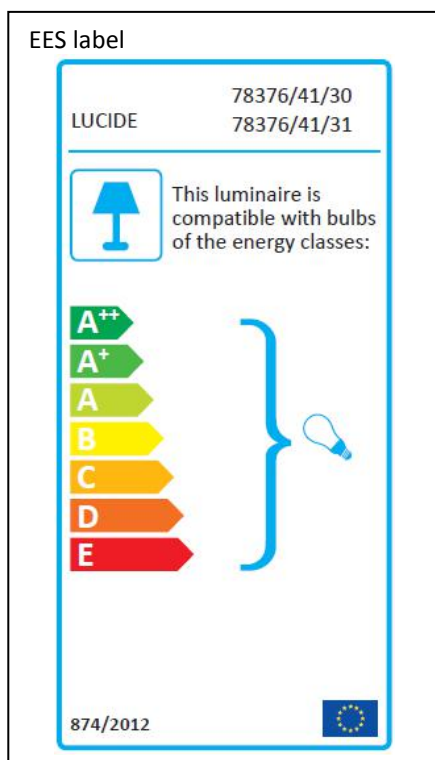

Von der Garantie ausgenommen: 1. Gebrochene Glasteile der Fassung werden nur innerhalb von 14 Tagen ab Kauf durch den Endkunden ersetzt. 2. Normaler Verschleiß, Verfärbungen aufgrund des normalen Gebrauchs. 3. Beschädigungen aufgrund externer Ursachen wie Feuer, Wasser, unsachgemäße Nutzung/ Installation oder Wartung des Produkts.

Kunden müssen das defekte Produkt/Teil und den Originalkaufbeleg einsenden, um Garantieansprüche geltend zu machen.

Deklaracja gwarancji:

LucideNV gwarantuje, że dostarczone produkty będą wolne od defektów materiałowych oraz produkcyjnych przez okres 2 lat od daty zakupu przez użytkownika końcowego, jeżeli urządzenie jest zainstalowane i prawidłowo utrzymywane zgodnie z instrukcją obsługi.

Wyłączenie z gwarancji: 1. Rozbite szkło zostanie wymienione tylko do 14 dni od momentu zakupu przez użytkownika końcowego. 2. Normalne zużycie, utrata koloru w wyniku normalnego użytkowania. 3. Uszkodzenie spowodowane czynnikami zewnętrznymi takimi, jak ogień, woda, nieprawidłowe używanie/ instalacja lub utrzymywanie produktu.

W celu uzyskania gwarancji klient musi zwrócić uszkodzony przedmiot oraz oryginalny dowód zakupu.

Other languages of the manual and further explanations can be found on our website.