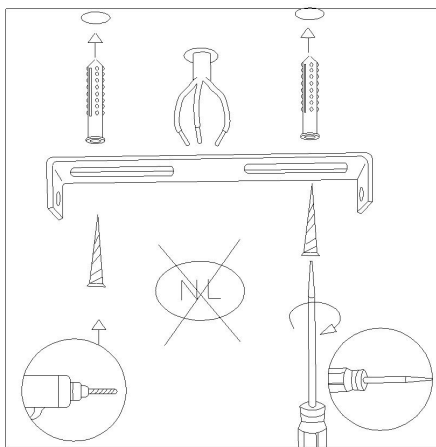

LUCIDE

Item number:78376/41/30
78376/41/31

Technical details

Materials used:	Metal and glass
Color:	Matt black outer w/gold inside w/smoky black glass beads, Matt white outer w/silver inside w/clear glass beads
Dimmable and how is fixture dimmable	
Size:	Height: 157cm
	Length: 41.5cm
	Width: 41.5cm
	Net weight: 2.62kgs
Power requirements:	220-240V~50Hz
Bulb type and maximum wattage:	G9 MAX.33W
Number of bulbs:	4XG9
IP degree:	IP20