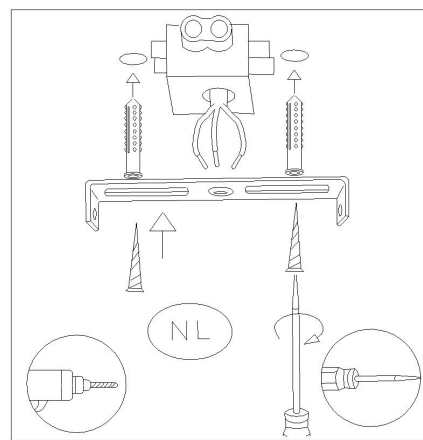

LUCIDE

Item number:78376/41/30
78376/41/31

Technical details

Materials used:	Metal and glass
Color:	Matt black outer w/gold inside w/smoky black glass beads, Matt white outer w/silver inside w/clear glass beads
Dimmable and how is fixture dimmable	
Size:	Height: 157cm
	Length: 41.5cm
	Width: 41.5cm
	Net weight: 2.62kgs
Power requirements:	220-240V~50Hz
Bulb type and maximum wattage:	G9 MAX.33W
Number of bulbs:	4XG9
IP degree:	IP20