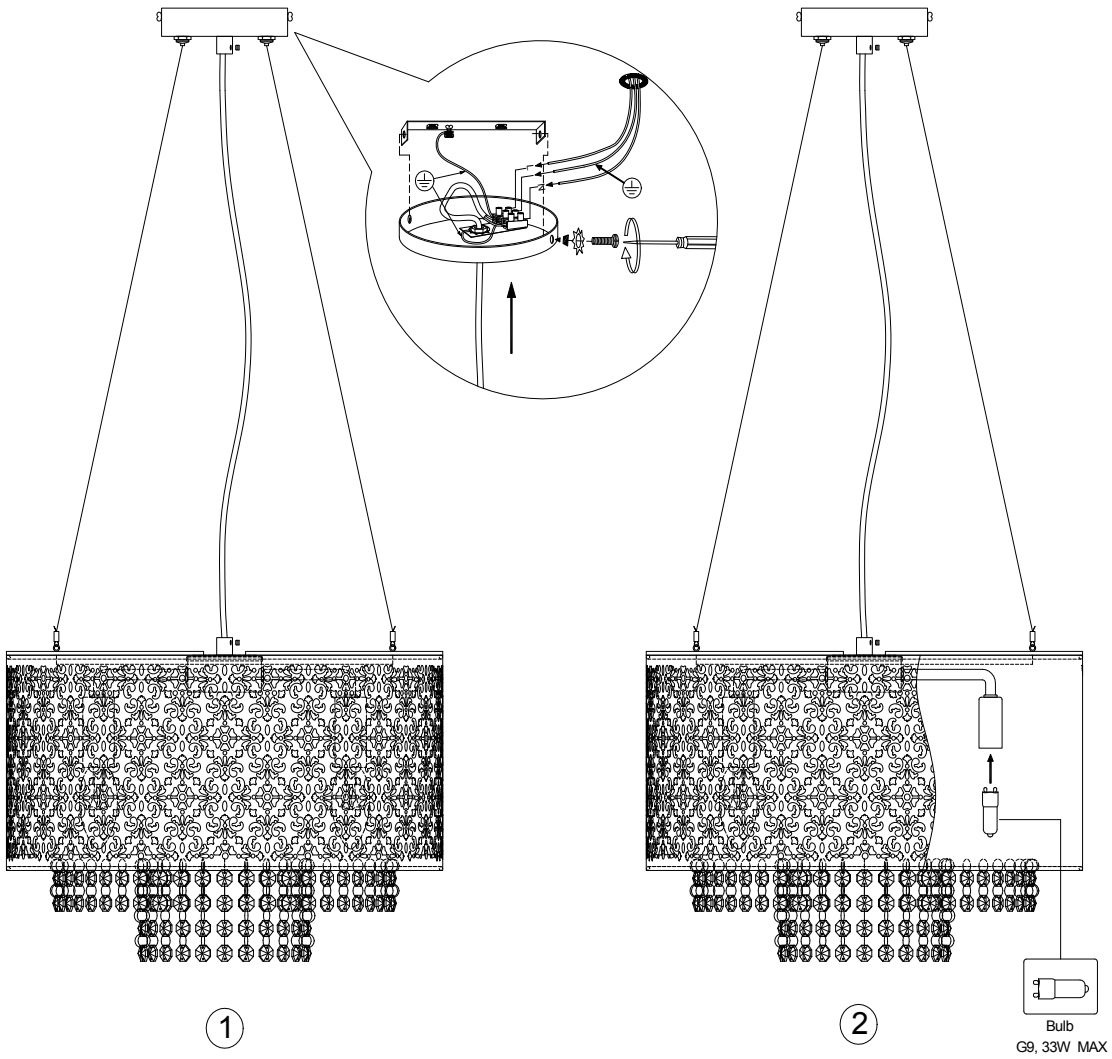

LUCIDE

Item number:78376/41/30
78376/41/31

Technical details

Materials used:	Metal and glass
Color:	Matt black outer w/gold inside w/smoky black glass beads, Matt white outer w/silver inside w/clear glass beads
Dimmable and how is fixture dimmable	
Size:	Height: 157cm
	Length: 41.5cm
	Width: 41.5cm
	Net weight: 2.62kgs
Power requirements:	220-240V~50Hz
Bulb type and maximum wattage:	G9 MAX.33W
Number of bulbs:	4XG9
IP degree:	IP20