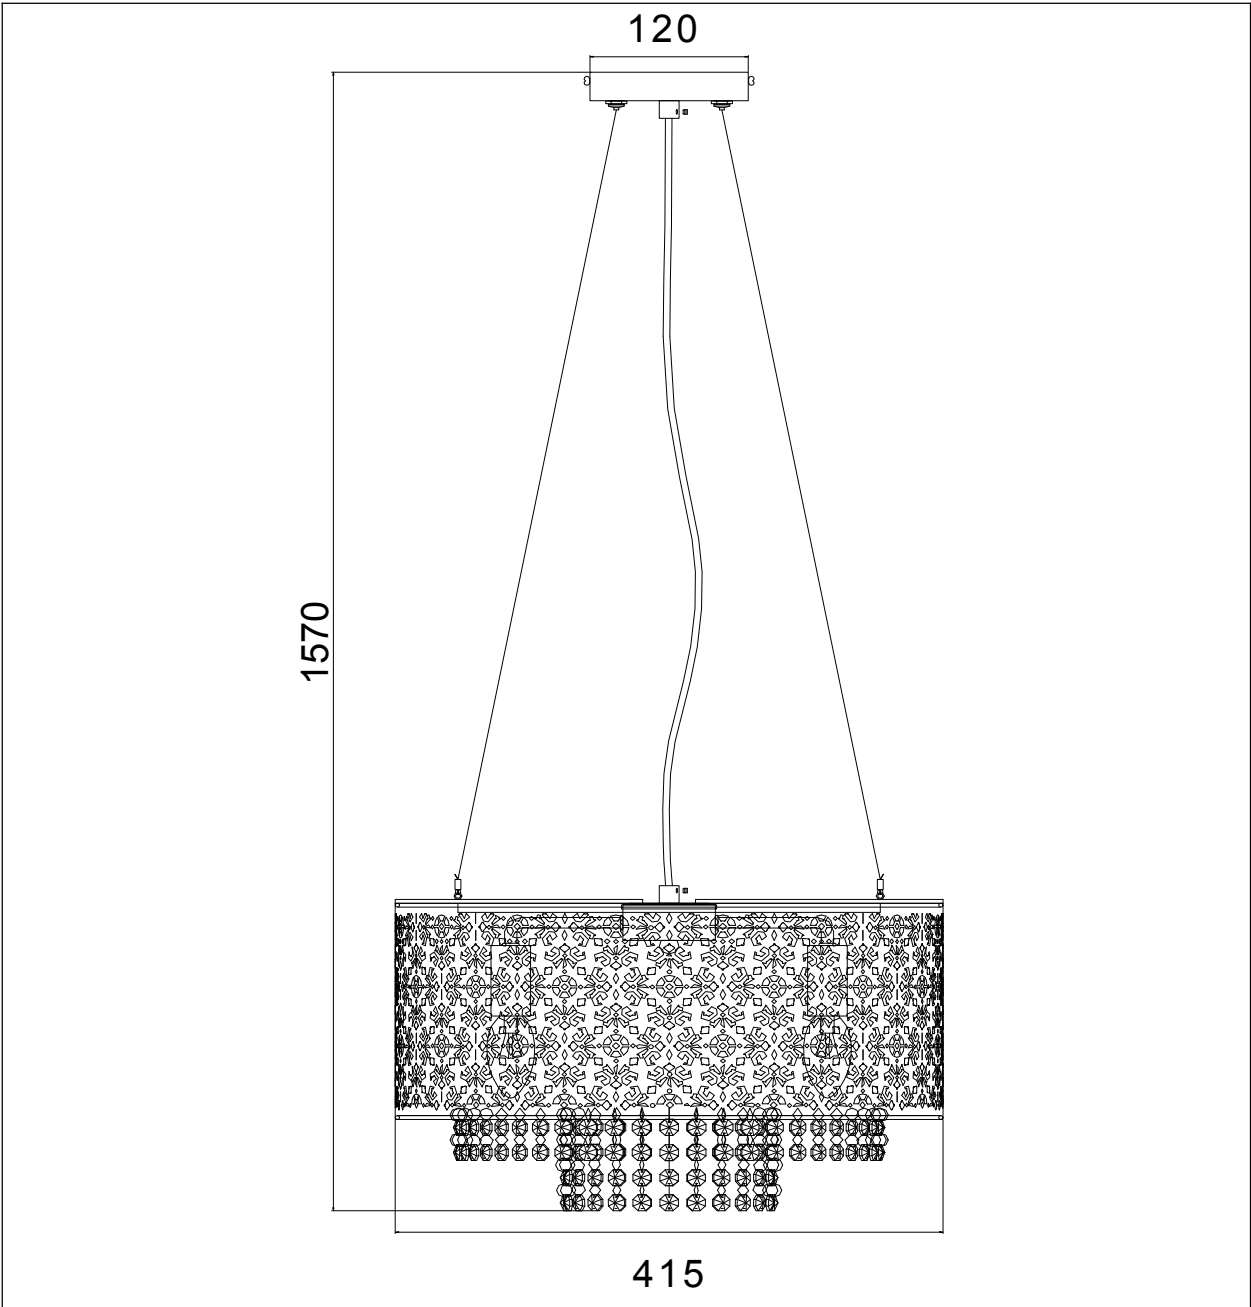

LUCIDE

Item number:78376/41/30
78376/41/31

Technical details

Materials used:	Metal and glass
Color:	Matt black outer w/gold inside w/smoky black glass beads, Matt white outer w/silver inside w/clear glass beads
Dimmable and how is fixture dimmable	
Size:	Height: 157cm
	Length: 41.5cm
	Width: 41.5cm
	Net weight: 2.62kgs
Power requirements:	220-240V~50Hz
Bulb type and maximum wattage:	G9 MAX.33W
Number of bulbs:	4XG9
IP degree:	IP20