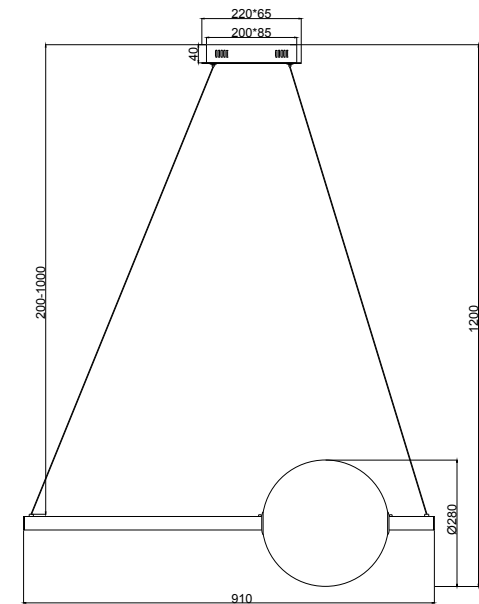

# Instruction

MOD063PL-L30G3K

MAX 30W  
2500 Lumen

Model: MOD063PL-L30G3K  
Collection: Modern  
Series: Freccia

Pendant Lamps