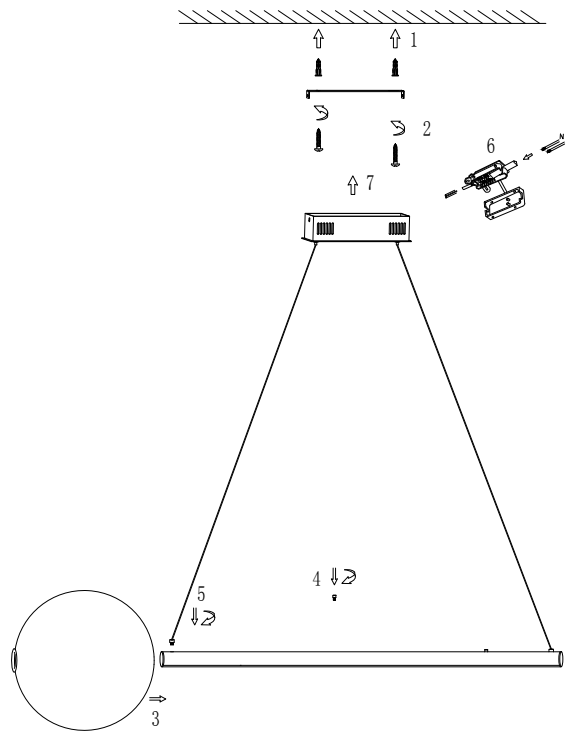

# Instruction

MOD063PL-L30G3K

MAX 30W  
2500 Lumen

Model: MOD063PL-L30G3K  
Collection: Modern  
Series: Freccia

Pendant Lamps