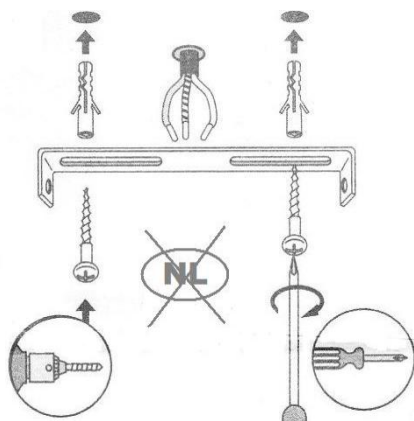

Line drawing of the item

Item number: 33158/10/31

Installation drawing

Technical details

materials used:	Iron+Aluminum
color:	Texture White
dimmable and how is the fixture dimmable:	
size:	Height: 5.5cm Length: 26.4cm Width: 10cm Net Weight: 2.7kg
power requirements:	220-240V~50Hz
bulb type and maximum Wattage:	2XLED Max.5W
number of bulbs:	2X5W
IP degree:	IP20