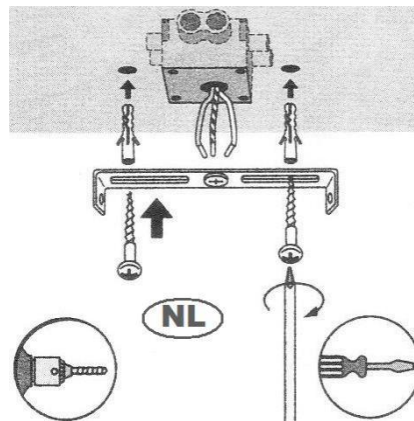

Line drawing of the item

Item number: 33158/10/31

Installation drawing

Technical details

materials used:	Iron+Aluminum
color:	Texture White
dimmable and how is the fixture dimmable:	
size:	Height: 5.5cm Length: 26.4cm Width: 10cm Net Weight: 2.7kg
power requirements:	220-240V~50Hz
bulb type and maximum Wattage:	2XLED Max.5W
number of bulbs:	2X5W
IP degree:	IP20