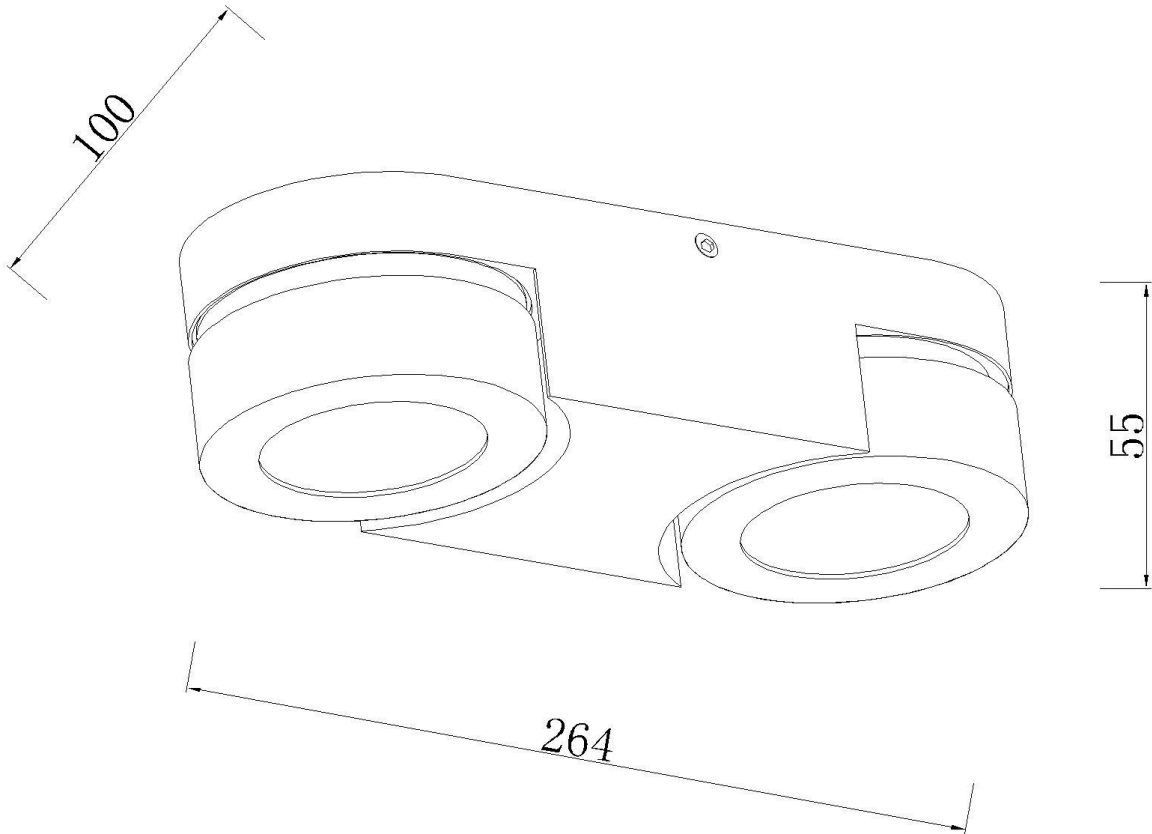

Line drawing of the item

Item number: 33158/10/31

Installation drawing

Technical details

materials used:	Iron+Aluminum
color:	Texture White
dimmable and how is the fixture dimmable:	
size:	Height: 5.5cm Length: 26.4cm Width: 10cm Net Weight: 2.7kg
power requirements:	220-240V~50Hz
bulb type and maximum Wattage:	2XLED Max.5W
number of bulbs:	2X5W
IP degree:	IP20