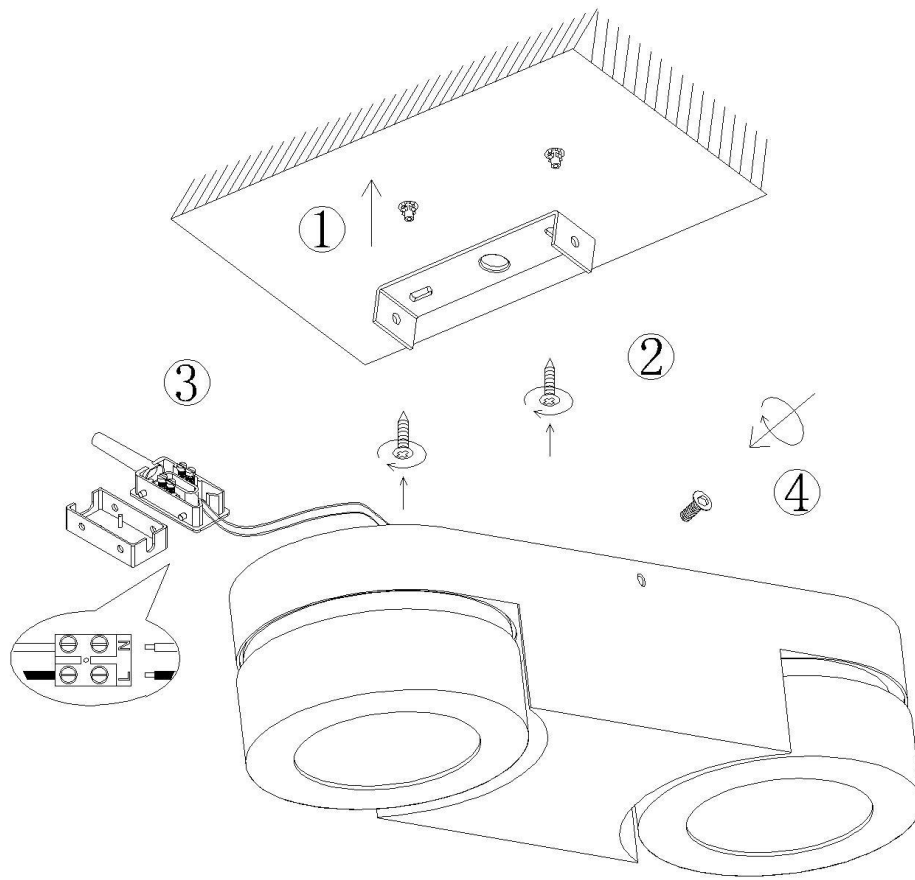

Line drawing of the item

Item number: 33158/10/31

Installation drawing

Technical details

materials used:	Iron+Aluminum
color:	Texture White
dimmable and how is the fixture dimmable:	
size:	Height: 5.5cm Length: 26.4cm Width: 10cm Net Weight: 2.7kg
power requirements:	220-240V~50Hz
bulb type and maximum Wattage:	2XLED Max.5W
number of bulbs:	2X5W
IP degree:	IP20