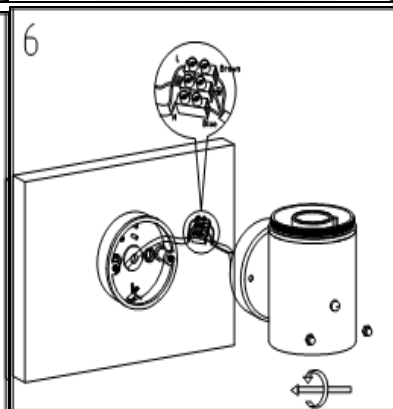

#### Technical details

Materials used:	metal
Color:	Black
Dimmable and how is fixture dimmable	
Size:	Height: 263mm
	Length: 146mm
	Width: 90mm
	Net weight: 0.9kg
Power requirements:	220-240V~50Hz
Bulb type and maximum wattage:	E27 Max.60W
Number of bulbs:	1×E27
IP degree:	IP54