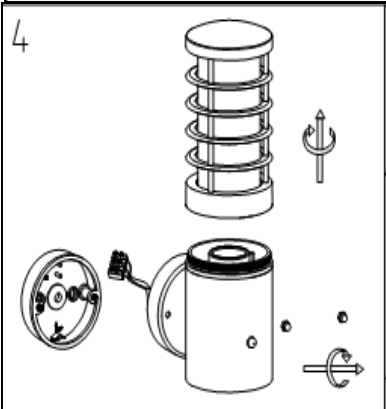

#### Technical details

Materials used:	metal
Color:	Black
Dimmable and how is fixture dimmable	
Size:	Height: 263mm
	Length: 146mm
	Width: 90mm
	Net weight: 0.9kg
Power requirements:	220-240V~50Hz
Bulb type and maximum wattage:	E27 Max.60W
Number of bulbs:	1×E27
IP degree:	IP54