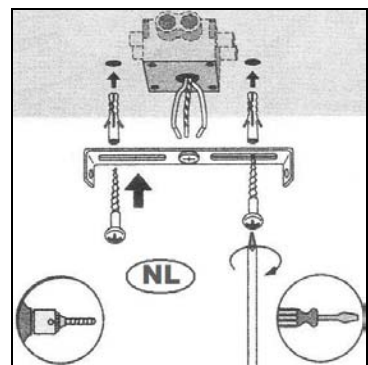

#### Technical details

Materials used:	metal
Color:	Black
Dimmable and how is fixture dimmable	
Size:	Height: 263mm
	Length: 146mm
	Width: 90mm
	Net weight: 0.9kg
Power requirements:	220-240V~50Hz
Bulb type and maximum wattage:	E27 Max.60W
Number of bulbs:	1×E27
IP degree:	IP54