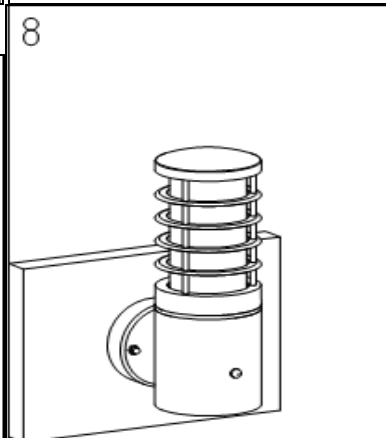

#### Technical details

Materials used:	metal
Color:	Black
Dimmable and how is fixture dimmable	
Size:	Height: 263mm
	Length: 146mm
	Width: 90mm
	Net weight: 0.9kg
Power requirements:	220-240V~50Hz
Bulb type and maximum wattage:	E27 Max.60W
Number of bulbs:	1×E27
IP degree:	IP54