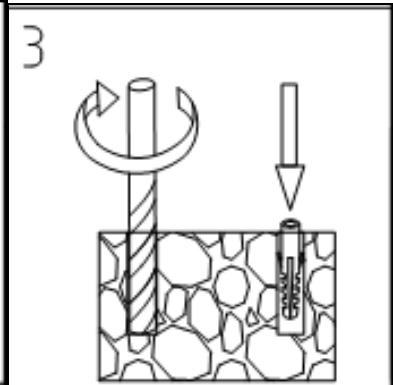

#### Technical details

Materials used:	metal
Color:	Black
Dimmable and how is fixture dimmable	
Size:	Height: 263mm
	Length: 146mm
	Width: 90mm
	Net weight: 0.9kg
Power requirements:	220-240V~50Hz
Bulb type and maximum wattage:	E27 Max.60W
Number of bulbs:	1×E27
IP degree:	IP54