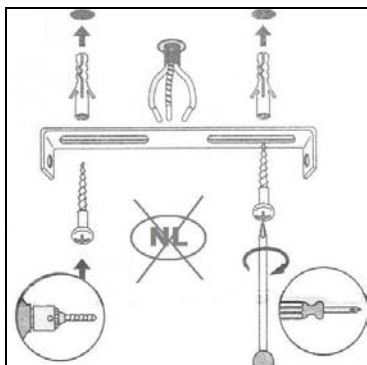

#### Technical details

Materials used:	metal
Color:	Black
Dimmable and how is fixture dimmable	
Size:	Height: 263mm
	Length: 146mm
	Width: 90mm
	Net weight: 0.9kg
Power requirements:	220-240V~50Hz
Bulb type and maximum wattage:	E27 Max.60W
Number of bulbs:	1×E27
IP degree:	IP54