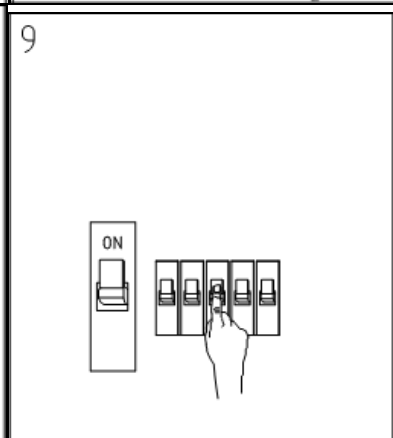

#### Technical details

Materials used:	metal
Color:	Black
Dimmable and how is fixture dimmable	
Size:	Height: 263mm
	Length: 146mm
	Width: 90mm
	Net weight: 0.9kg
Power requirements:	220-240V~50Hz
Bulb type and maximum wattage:	E27 Max.60W
Number of bulbs:	1×E27
IP degree:	IP54