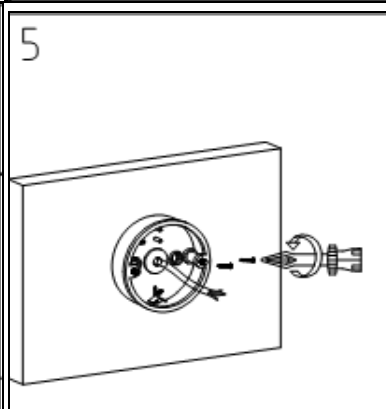

#### Technical details

Materials used:	metal
Color:	Black
Dimmable and how is fixture dimmable	
Size:	Height: 263mm
	Length: 146mm
	Width: 90mm
	Net weight: 0.9kg
Power requirements:	220-240V~50Hz
Bulb type and maximum wattage:	E27 Max.60W
Number of bulbs:	1×E27
IP degree:	IP54