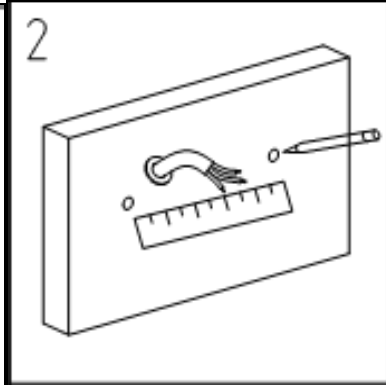

#### Technical details

Materials used:	metal
Color:	Black
Dimmable and how is fixture dimmable	
Size:	Height: 263mm
	Length: 146mm
	Width: 90mm
	Net weight: 0.9kg
Power requirements:	220-240V~50Hz
Bulb type and maximum wattage:	E27 Max.60W
Number of bulbs:	1×E27
IP degree:	IP54