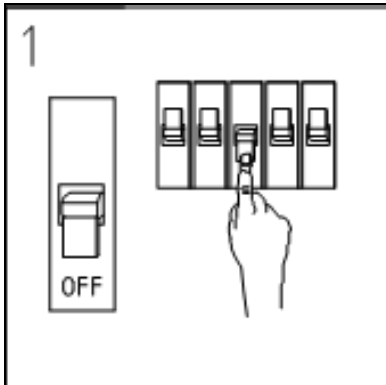

#### Technical details

Materials used:	metal
Color:	Black
Dimmable and how is fixture dimmable	
Size:	Height: 263mm
	Length: 146mm
	Width: 90mm
	Net weight: 0.9kg
Power requirements:	220-240V~50Hz
Bulb type and maximum wattage:	E27 Max.60W
Number of bulbs:	1×E27
IP degree:	IP54