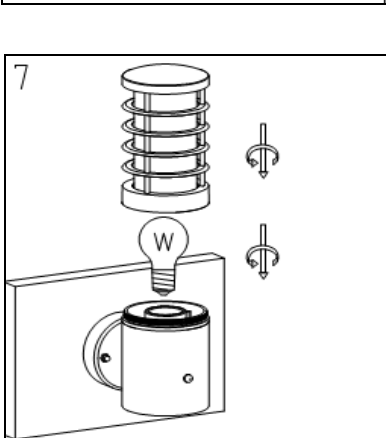

#### Technical details

Materials used:	metal
Color:	Black
Dimmable and how is fixture dimmable	
Size:	Height: 263mm
	Length: 146mm
	Width: 90mm
	Net weight: 0.9kg
Power requirements:	220-240V~50Hz
Bulb type and maximum wattage:	E27 Max.60W
Number of bulbs:	1×E27
IP degree:	IP54