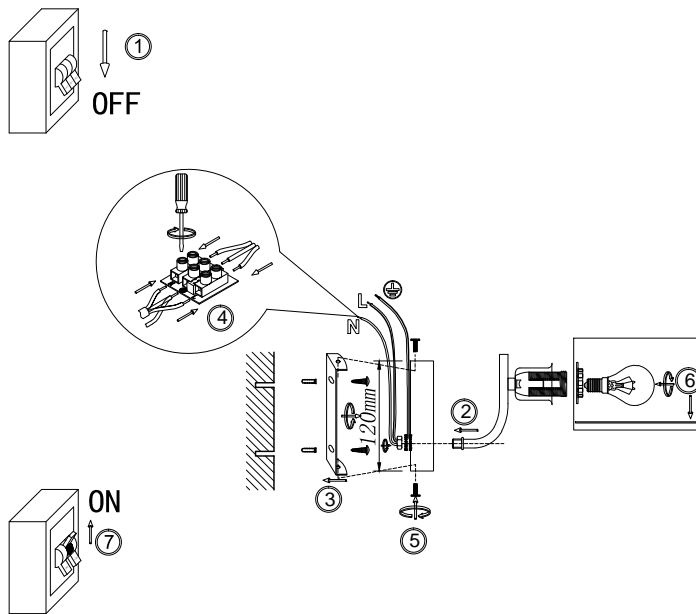

# Instruction

FR5012WL-01CH

1 x E14 (40W)

Model: FR5012WL-01CH  
Series: Anita

Wall Lamps