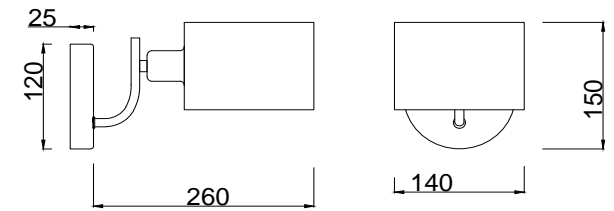

# Instruction

FR5012WL-01CH

1 x E14 (40W)

Model: FR5012WL-01CH  
Series: Anita

Wall Lamps