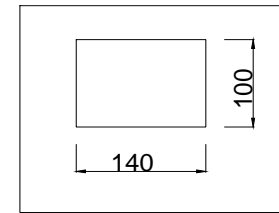

# Instruction

FR5012WL-01CH

1 x E14 (40W)

Model: FR5012WL-01CH  
Series: Anita

Wall Lamps