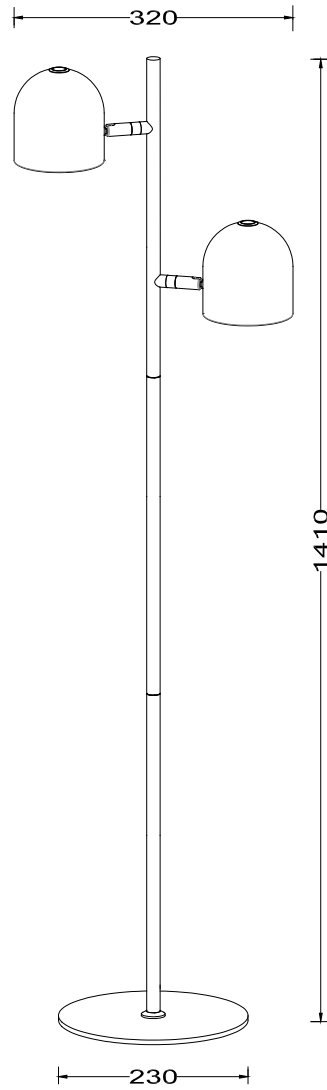

Line drawing of the item

item number: 03703/10/31

# Installation Drawing

## Technical details

materials used:	Metal
color:	White
dimmable and how is the fixture dimmable:	Dimmable
size:	Height: 1410mm Length: 320mm Width: 230mm Net Weight: 2.73kg
power requirements:	100-240V~50/60Hz
bulb type and maximum Wattage:	2x 5W Edison LED
number of bulbs:	2
IP degree:	20