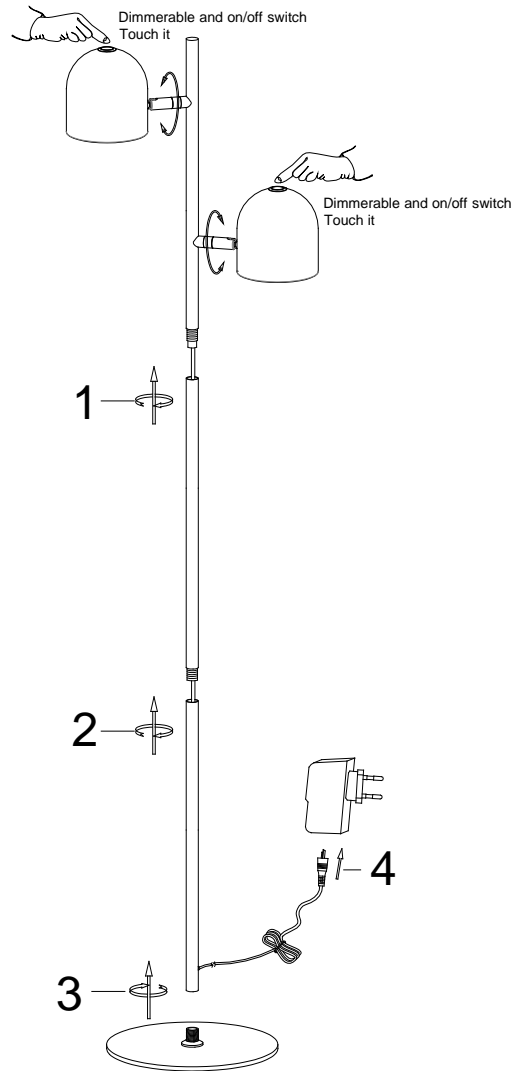

Line drawing of the item

item number: 03703/10/31

# Installation Drawing

## Technical details

materials used:	Metal
color:	White
dimmable and how is the fixture dimmable:	Dimmable
size:	Height: 1410mm Length: 320mm Width: 230mm Net Weight: 2.73kg
power requirements:	100-240V~50/60Hz
bulb type and maximum Wattage:	2x 5W Edison LED
number of bulbs:	2
IP degree:	20