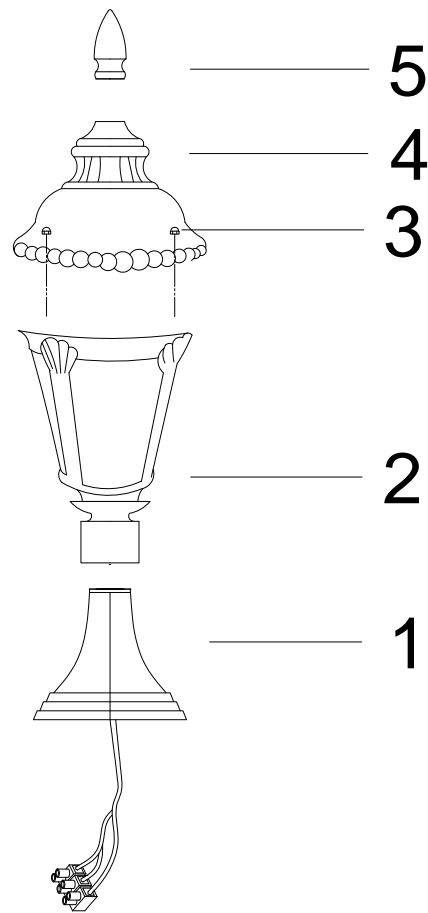

Instruction

O029FL-01BZ

1 x E27 (60W)

Model: O029FL-01BZ
Collection: Outdoor
Series: New Series 028

Floor Lamps