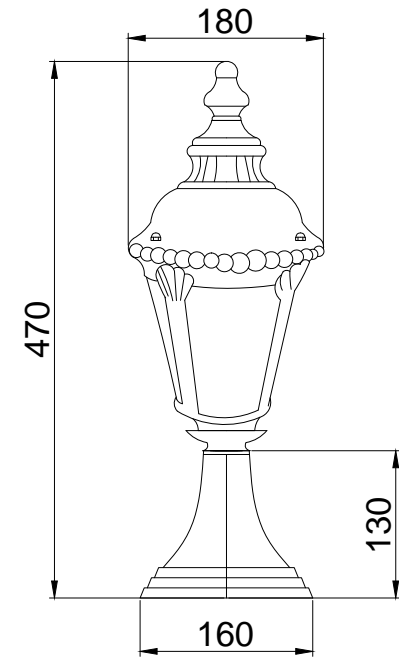

Instruction

O029FL-01BZ

1 x E27 (60W)

Model: O029FL-01BZ
Collection: Outdoor
Series: New Series 028

Floor Lamps